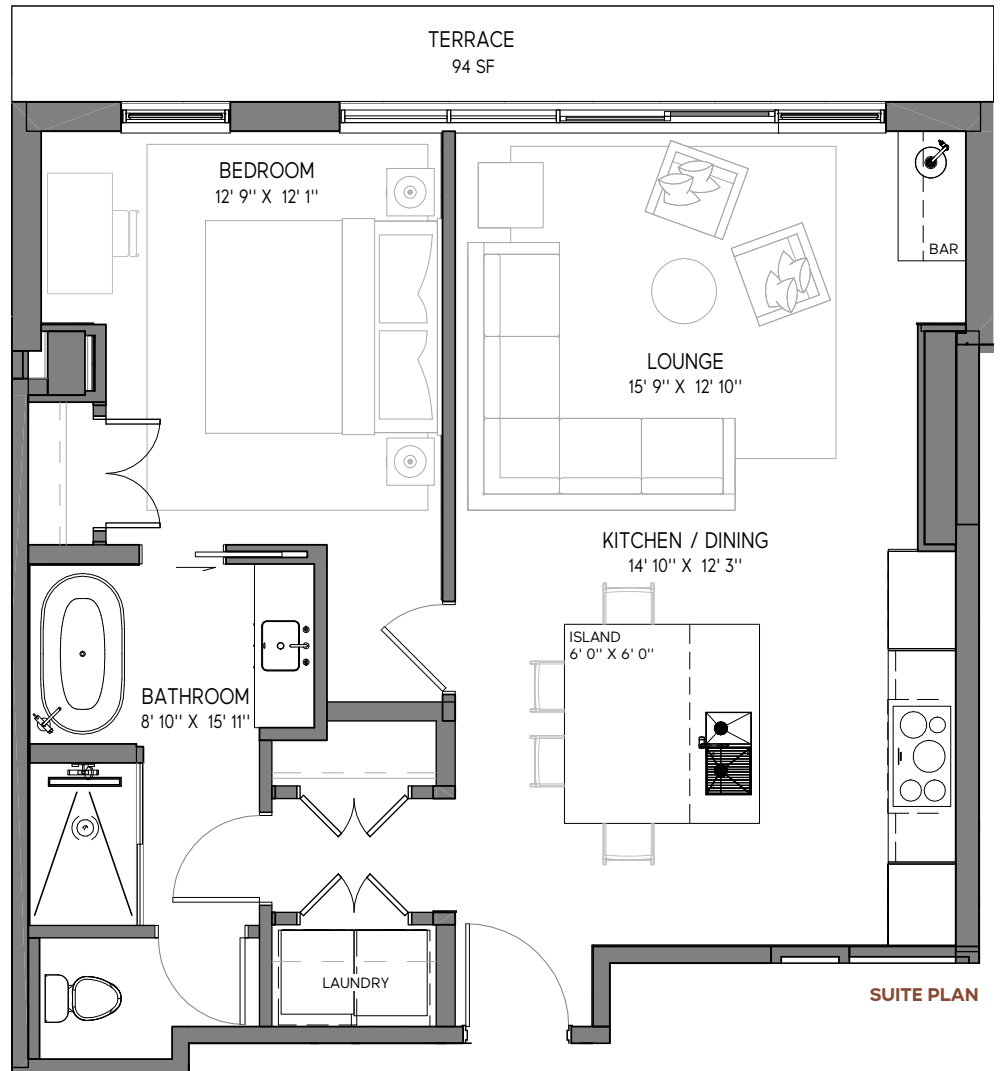

THE WESTMOUNT

398 ROOSEVELT AVENUE
OTTAWA (ONTARIO)
THEWESTMOUNTCONDO.COM

SUITE

101

GROUND FLOOR

ONE BEDROOM
836 SQ FT INTERIOR
94 SQ FT EXTERIOR

SALES GALLERY

BY APPOINTMENT ONLY

411 ROOSEVELT AVENUE
SUITE 300
OTTAWA (ONTARIO)

EXCLUSIVE MARKETING & SALES AGENTS

LUIGI AIELLO
& ROCCO MANFREDI

ROYAL LEPAGE TEAM
REALTY BROKERAGE

(613) 729-9090

GROUND FLOOR KEY PLAN