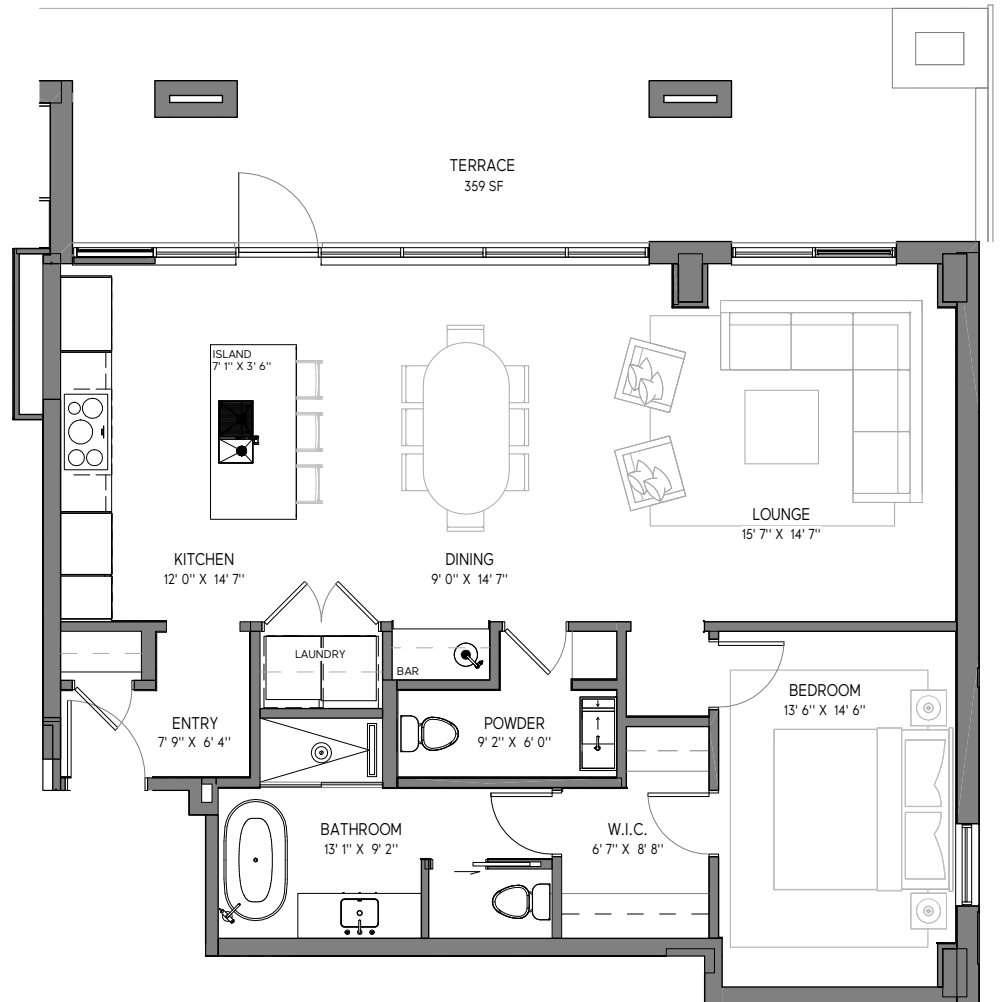

THE WESTMOUNT

398 ROOSEVELT AVENUE
OTTAWA (ONTARIO)
THEWESTMOUNTCONDO.COM

SUITE
102

GROUND FLOOR

ONE BEDROOM
1073 SQ FT INTERIOR
359 SQ FT EXTERIOR

SALES GALLERY
BY APPOINTMENT ONLY

411 ROOSEVELT AVENUE
SUITE 300
OTTAWA (ONTARIO)

EXCLUSIVE MARKETING & SALES AGENTS

LUIGI AIELLO
& ROCCO MANFREDI
ROYAL LEPAGE TEAM
REALTY BROKERAGE
(613) 729-9090

SUITE PLAN

GROUND FLOOR KEY PLAN