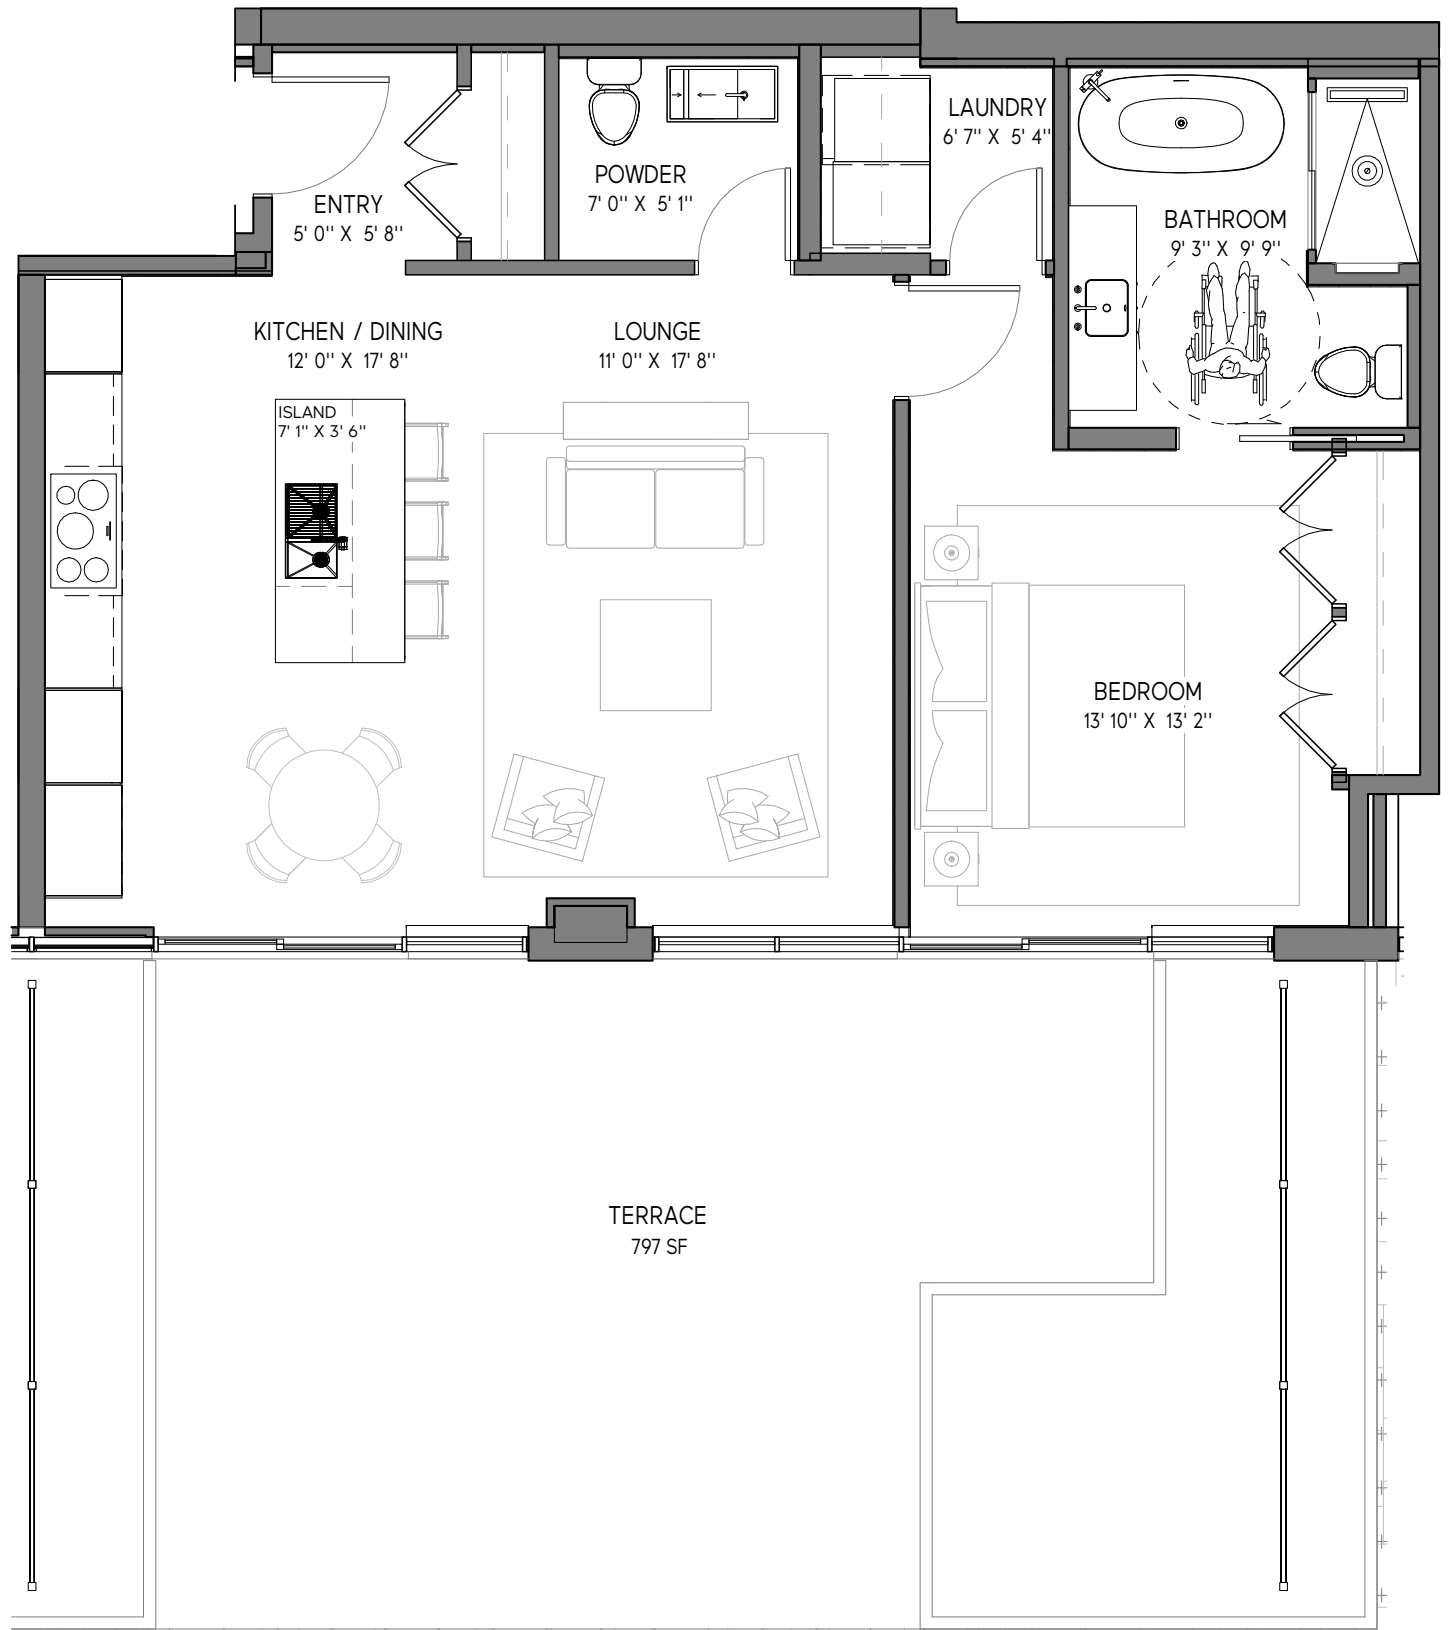

THE WESTMOUNT

398 ROOSEVELT AVENUE
OTTAWA (ONTARIO)
THEWESTMOUNTCONDO.COM

SUITE PLAN

SUITE

104

GROUND FLOOR

ONE BEDROOM
928 SQ FT INTERIOR
797 SQ FT EXTERIOR

SALES GALLERY
BY APPOINTMENT ONLY
411 ROOSEVELT AVENUE
SUITE 300
OTTAWA (ONTARIO)

EXCLUSIVE MARKETING & SALES AGENTS

LUIGI AIELLO
& ROCCO MANFREDI
ROYAL LEPAGE TEAM
REALTY BROKERAGE
(613) 729-9090

GROUND FLOOR KEY PLAN