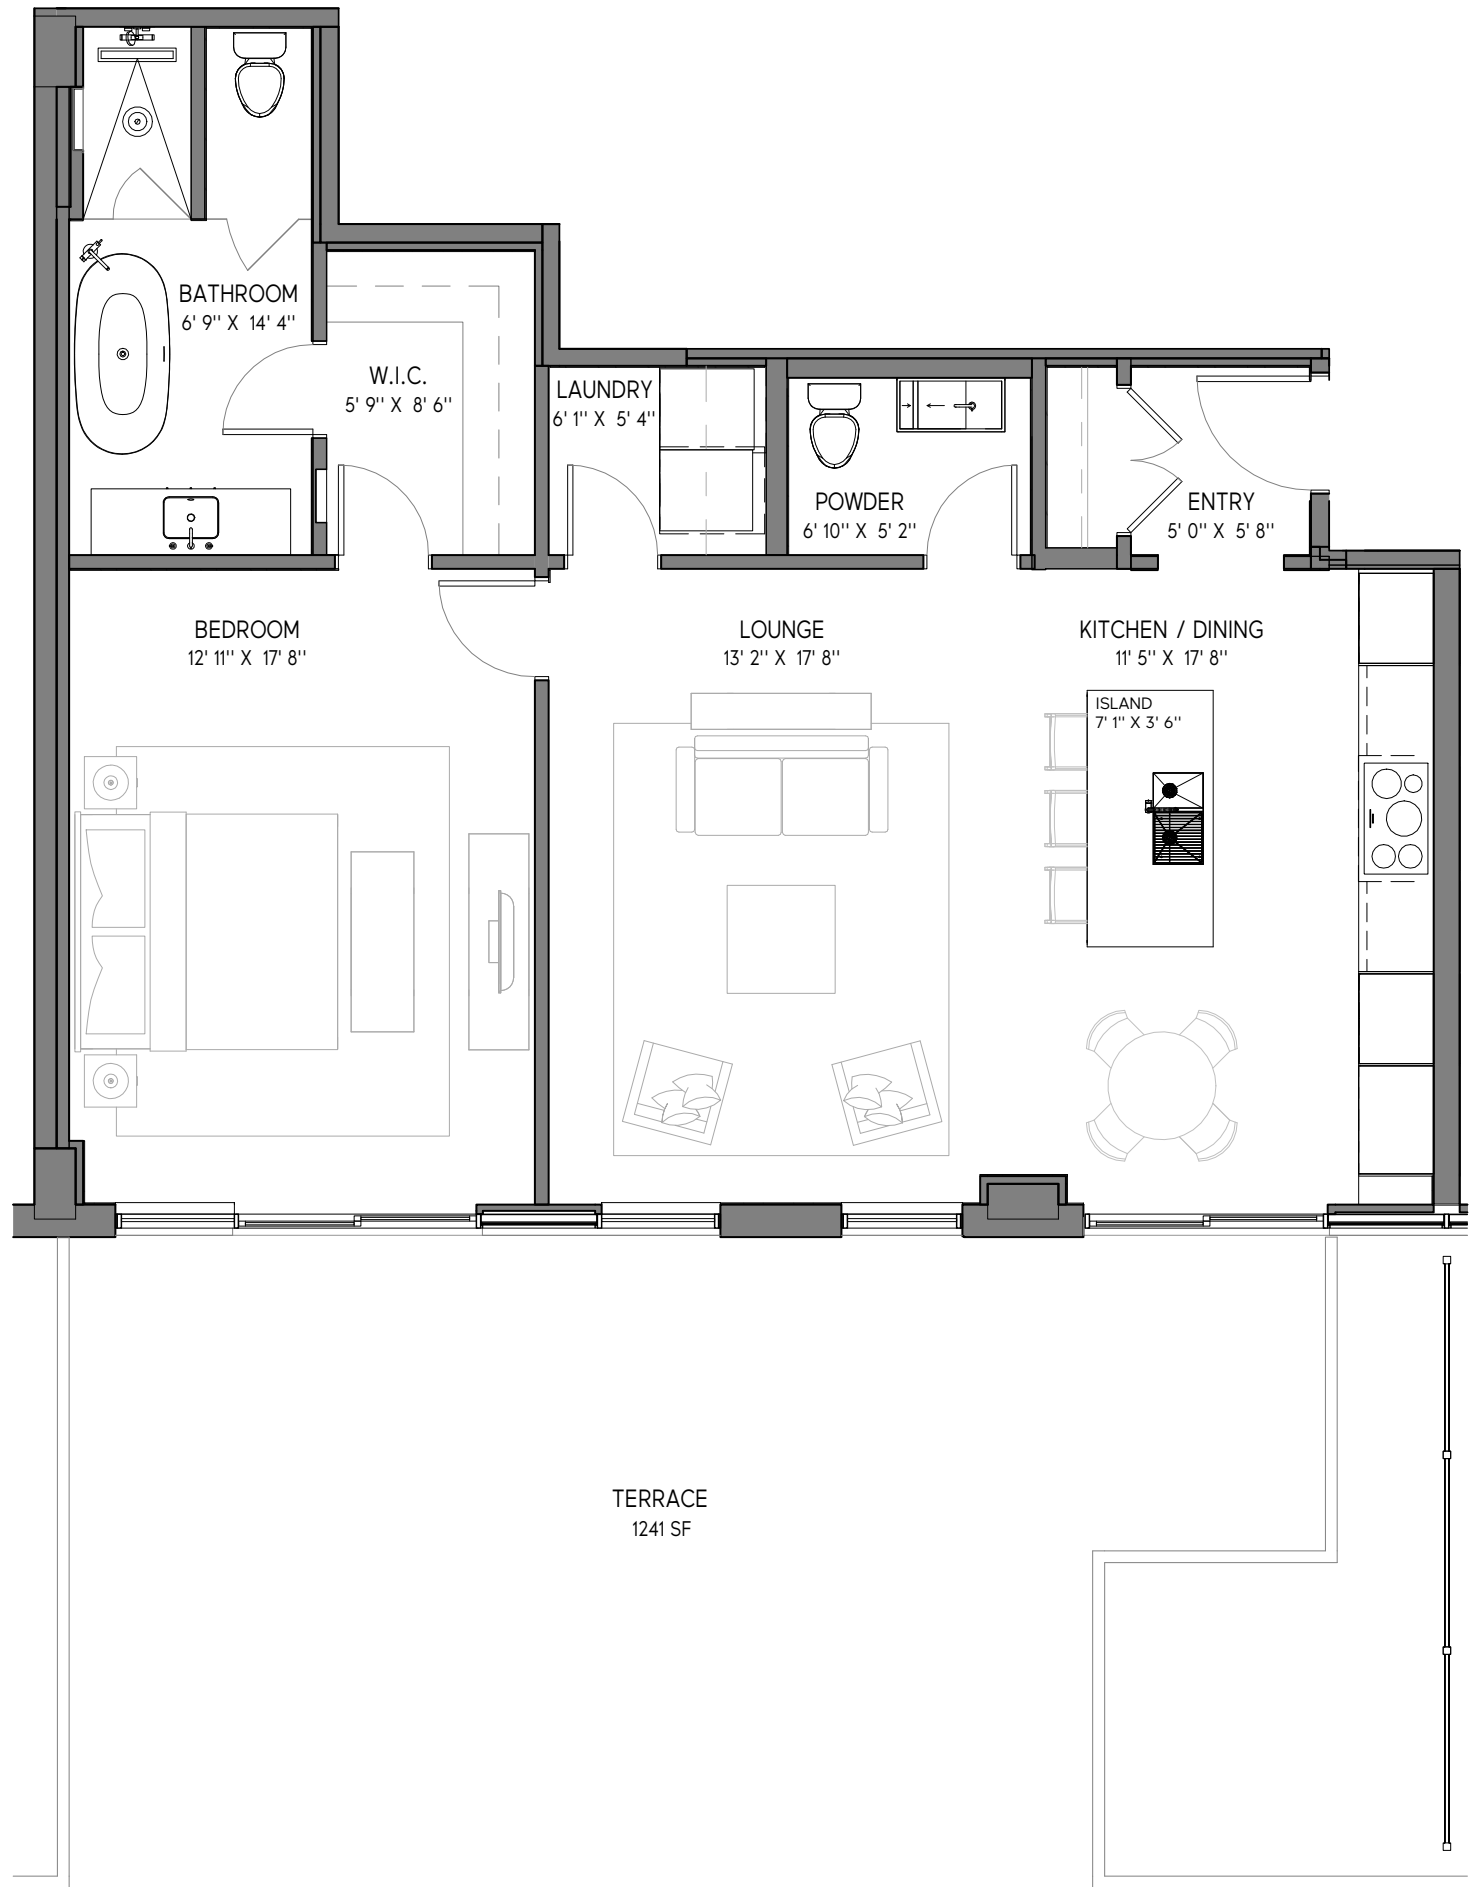

THE WESTMOUNT

398 ROOSEVELT AVENUE
OTTAWA (ONTARIO)
THEWESTMOUNTCONDO.COM

SUITE PLAN

SUITE
105

GROUND FLOOR

ONE BEDROOM
1065 SQ FT INTERIOR
1241 SQ FT EXTERIOR

SALES GALLERY
BY APPOINTMENT ONLY
411 ROOSEVELT AVENUE
SUITE 300
OTTAWA (ONTARIO)

EXCLUSIVE MARKETING & SALES AGENTS

LUIGI AIELLO
& ROCCO MANFREDI
ROYAL LEPAGE TEAM
REALTY BROKERAGE
(613) 729-9090

GROUND FLOOR KEY PLAN