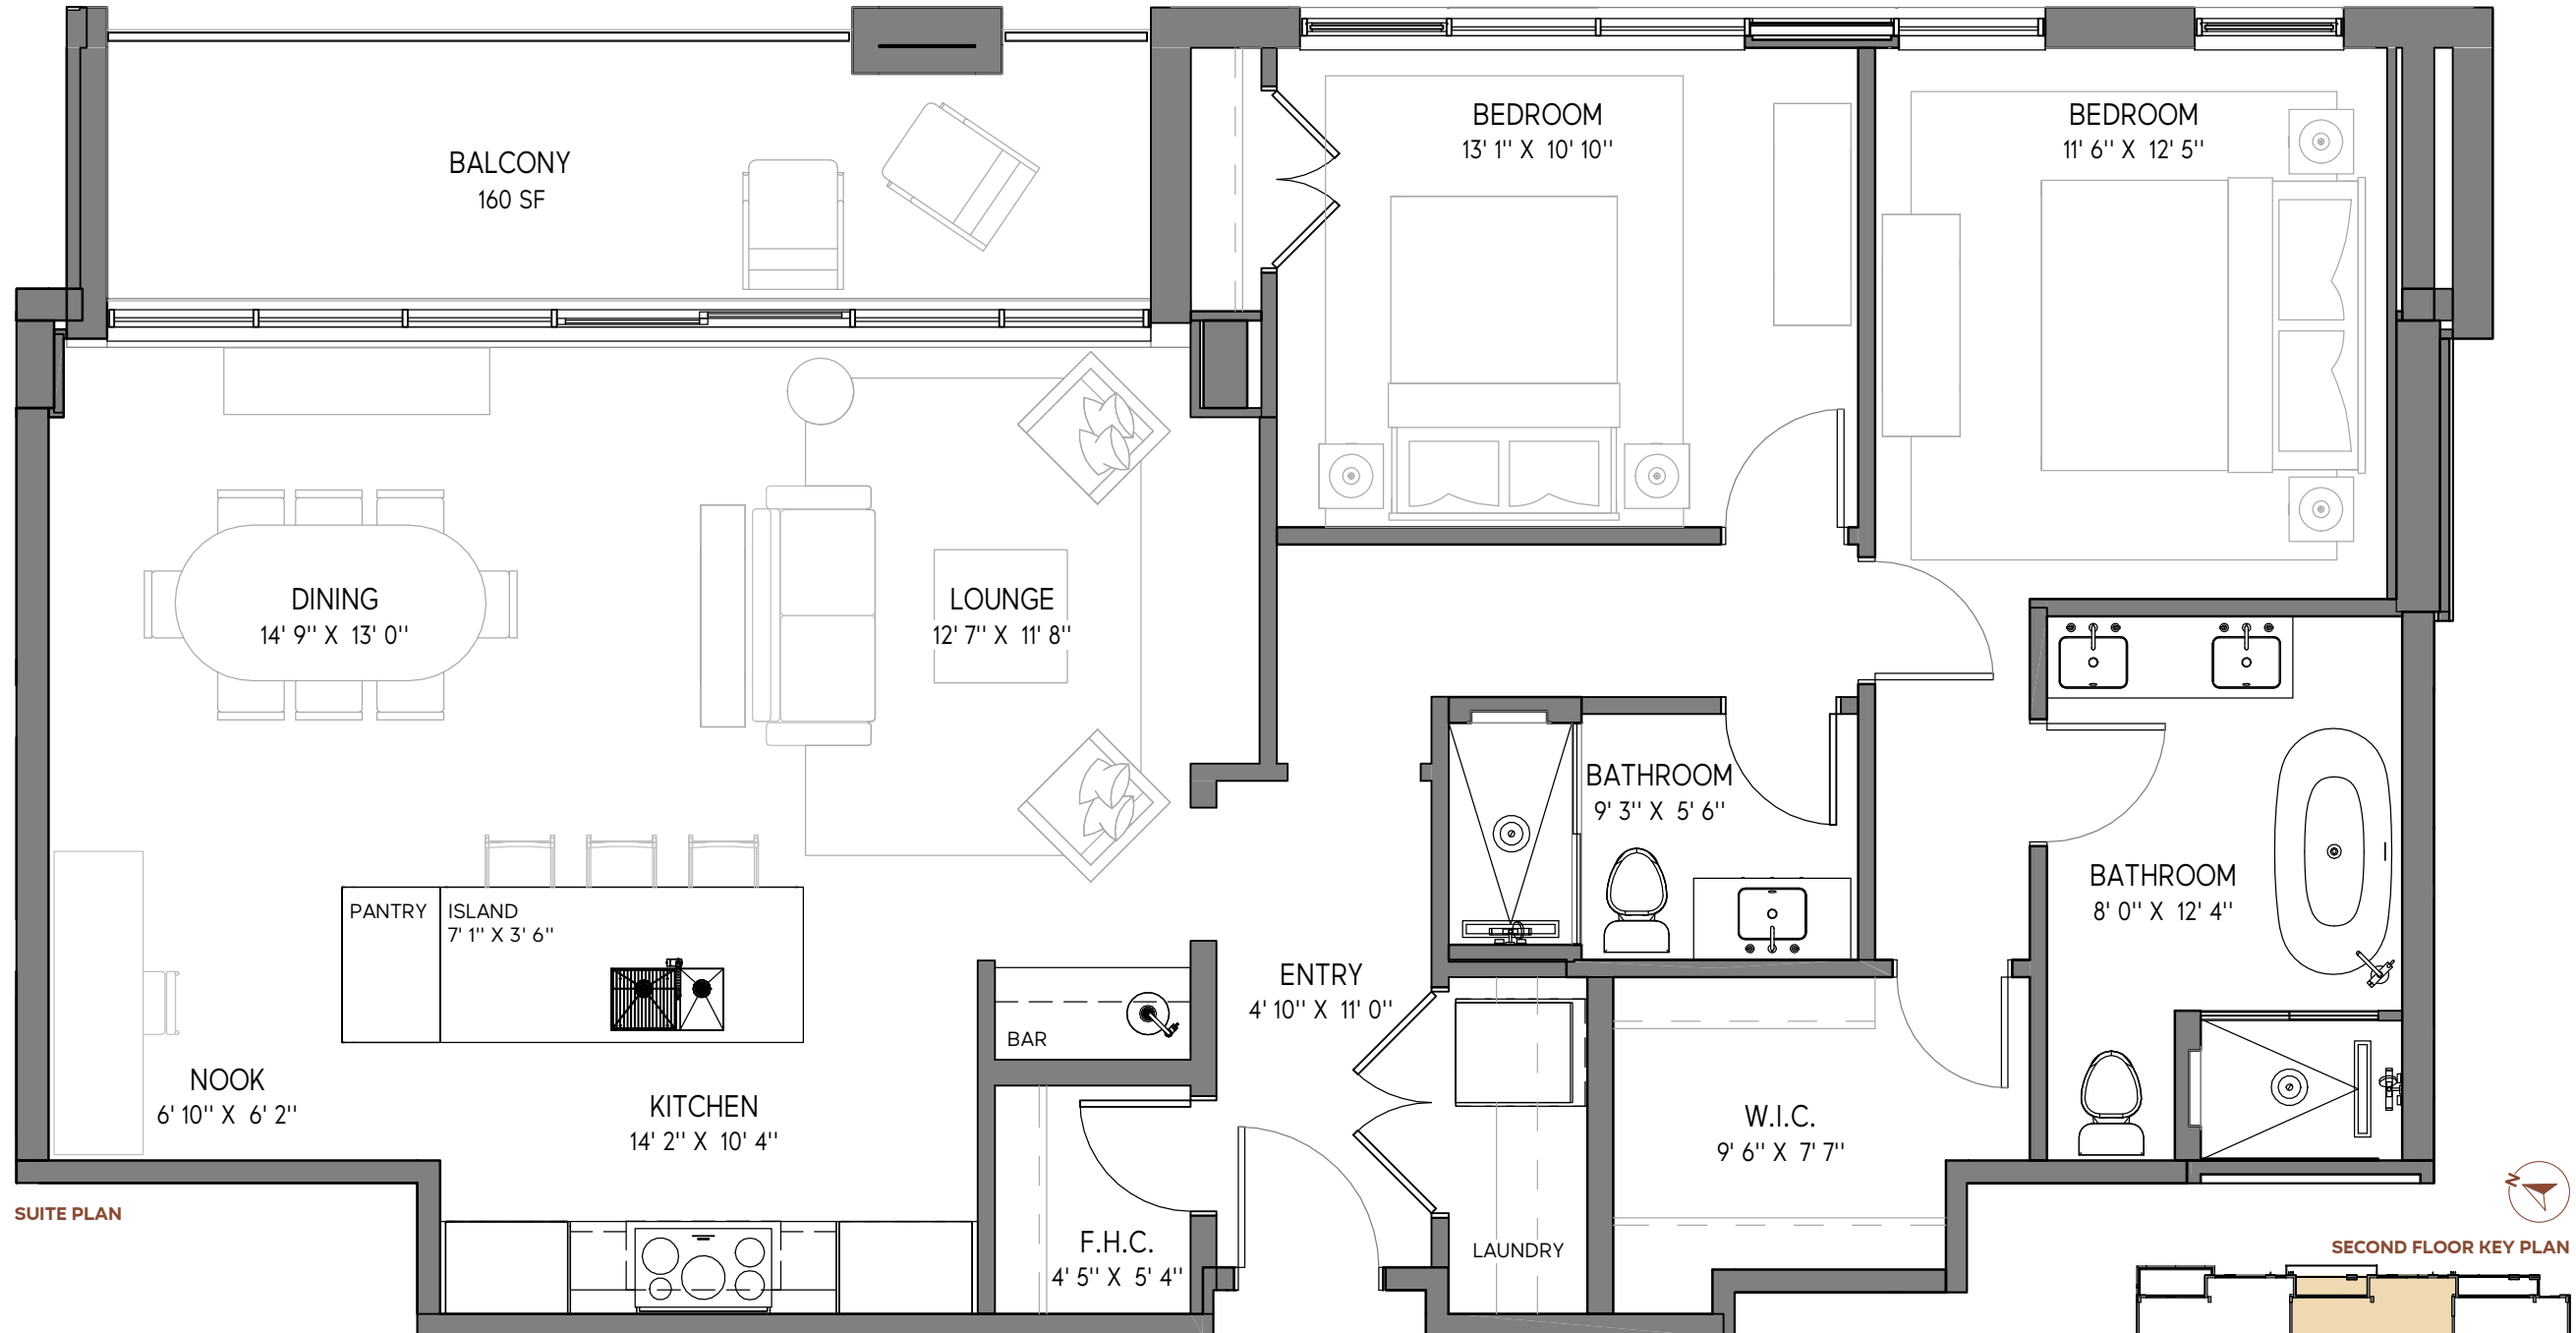

THE WESTMOUNT

398 ROOSEVELT AVENUE
OTTAWA (ONTARIO)
THEWESTMOUNTCONDO.COM

SUITE
202

SECOND FLOOR

TWO BEDROOM
1384 SQ FT INTERIOR
160 SQ FT EXTERIOR

SALES GALLERY BY APPOINTMENT ONLY

411 ROOSEVELT AVENUE
SUITE 300
OTTAWA (ONTARIO)

EXCLUSIVE MARKETING & SALES AGENTS

LUIGI AIELLO
& ROCCO MANFREDI
ROYAL LEPAGE TEAM
REALTY BROKERAGE
(613) 729-9090

SUITE PLAN

SECOND FLOOR KEY PLAN