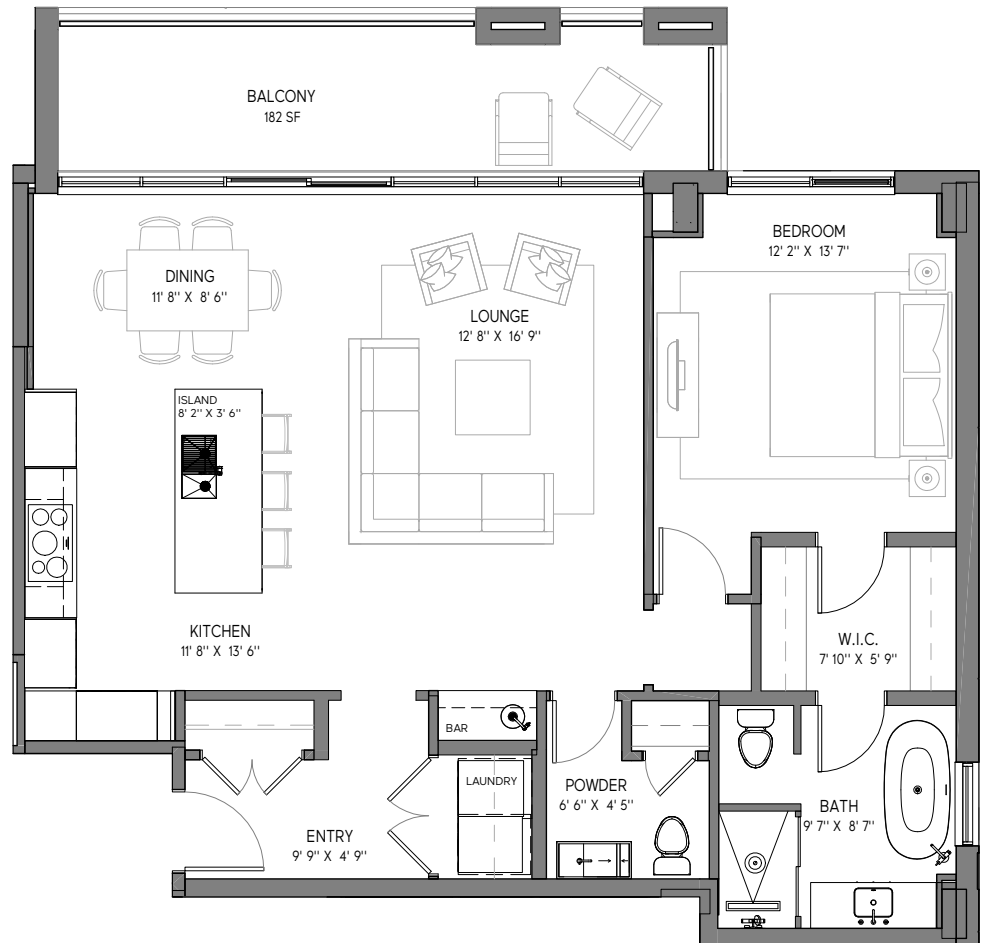

# 203

**SECOND FLOOR**

ONE BEDROOM  
1096 SQ FT INTERIOR  
182 SQ FT EXTERIOR

## SALES GALLERY

BY APPOINTMENT ONLY

411 ROOSEVELT AVENUE  
SUITE 300  
OTTAWA (ONTARIO)

## EXCLUSIVE MARKETING & SALES AGENTS

LUIGI AIELLO  
& ROCCO MANFREDI

ROYAL LEPAGE TEAM  
REALTY BROKERAGE

(613) 729-9090

**SUITE PLAN**

**SECOND FLOOR KEY PLAN**