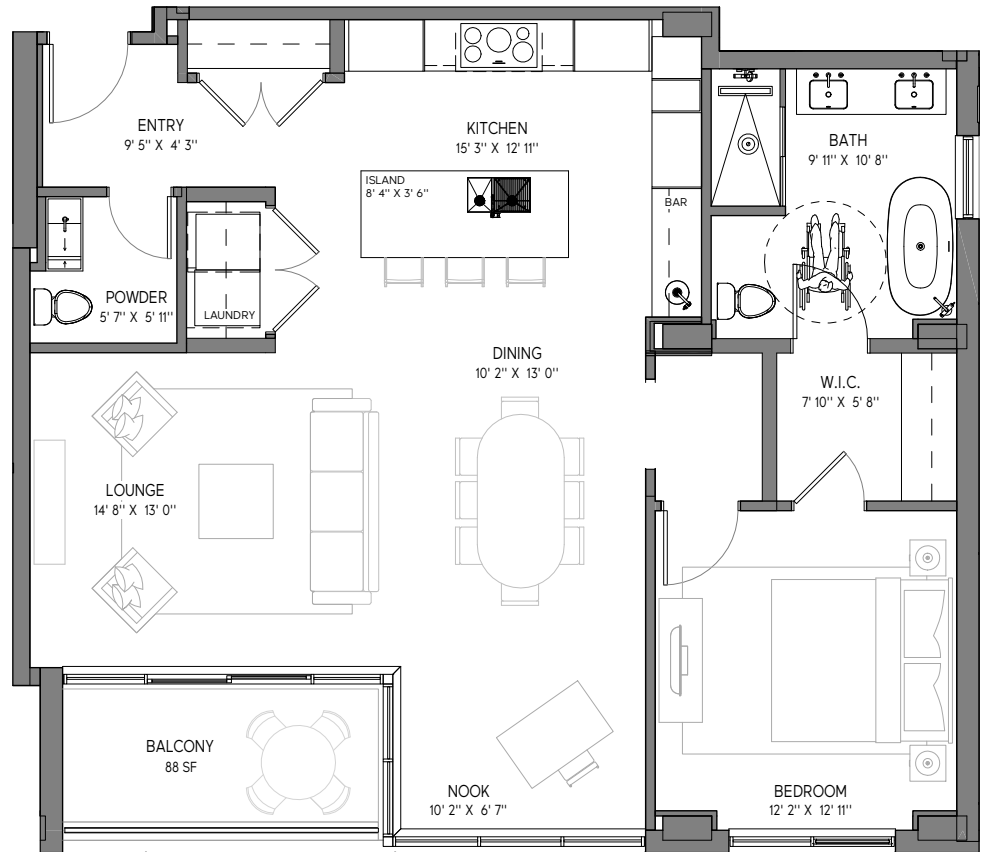

THE WESTMOUNT

398 ROOSEVELT AVENUE
OTTAWA (ONTARIO)
THEWESTMOUNTCONDO.COM

SUITE
204

SECOND FLOOR

ONE BEDROOM
1192 SQ FT INTERIOR
88 SQ FT EXTERIOR

SALES GALLERY
BY APPOINTMENT ONLY
411 ROOSEVELT AVENUE
SUITE 300
OTTAWA (ONTARIO)

EXCLUSIVE MARKETING & SALES AGENTS

LUIGI AIELLO
& ROCCO MANFREDI
ROYAL LEPAGE TEAM
REALTY BROKERAGE
(613) 729-9090

SUITE PLAN

SECOND FLOOR KEY PLAN