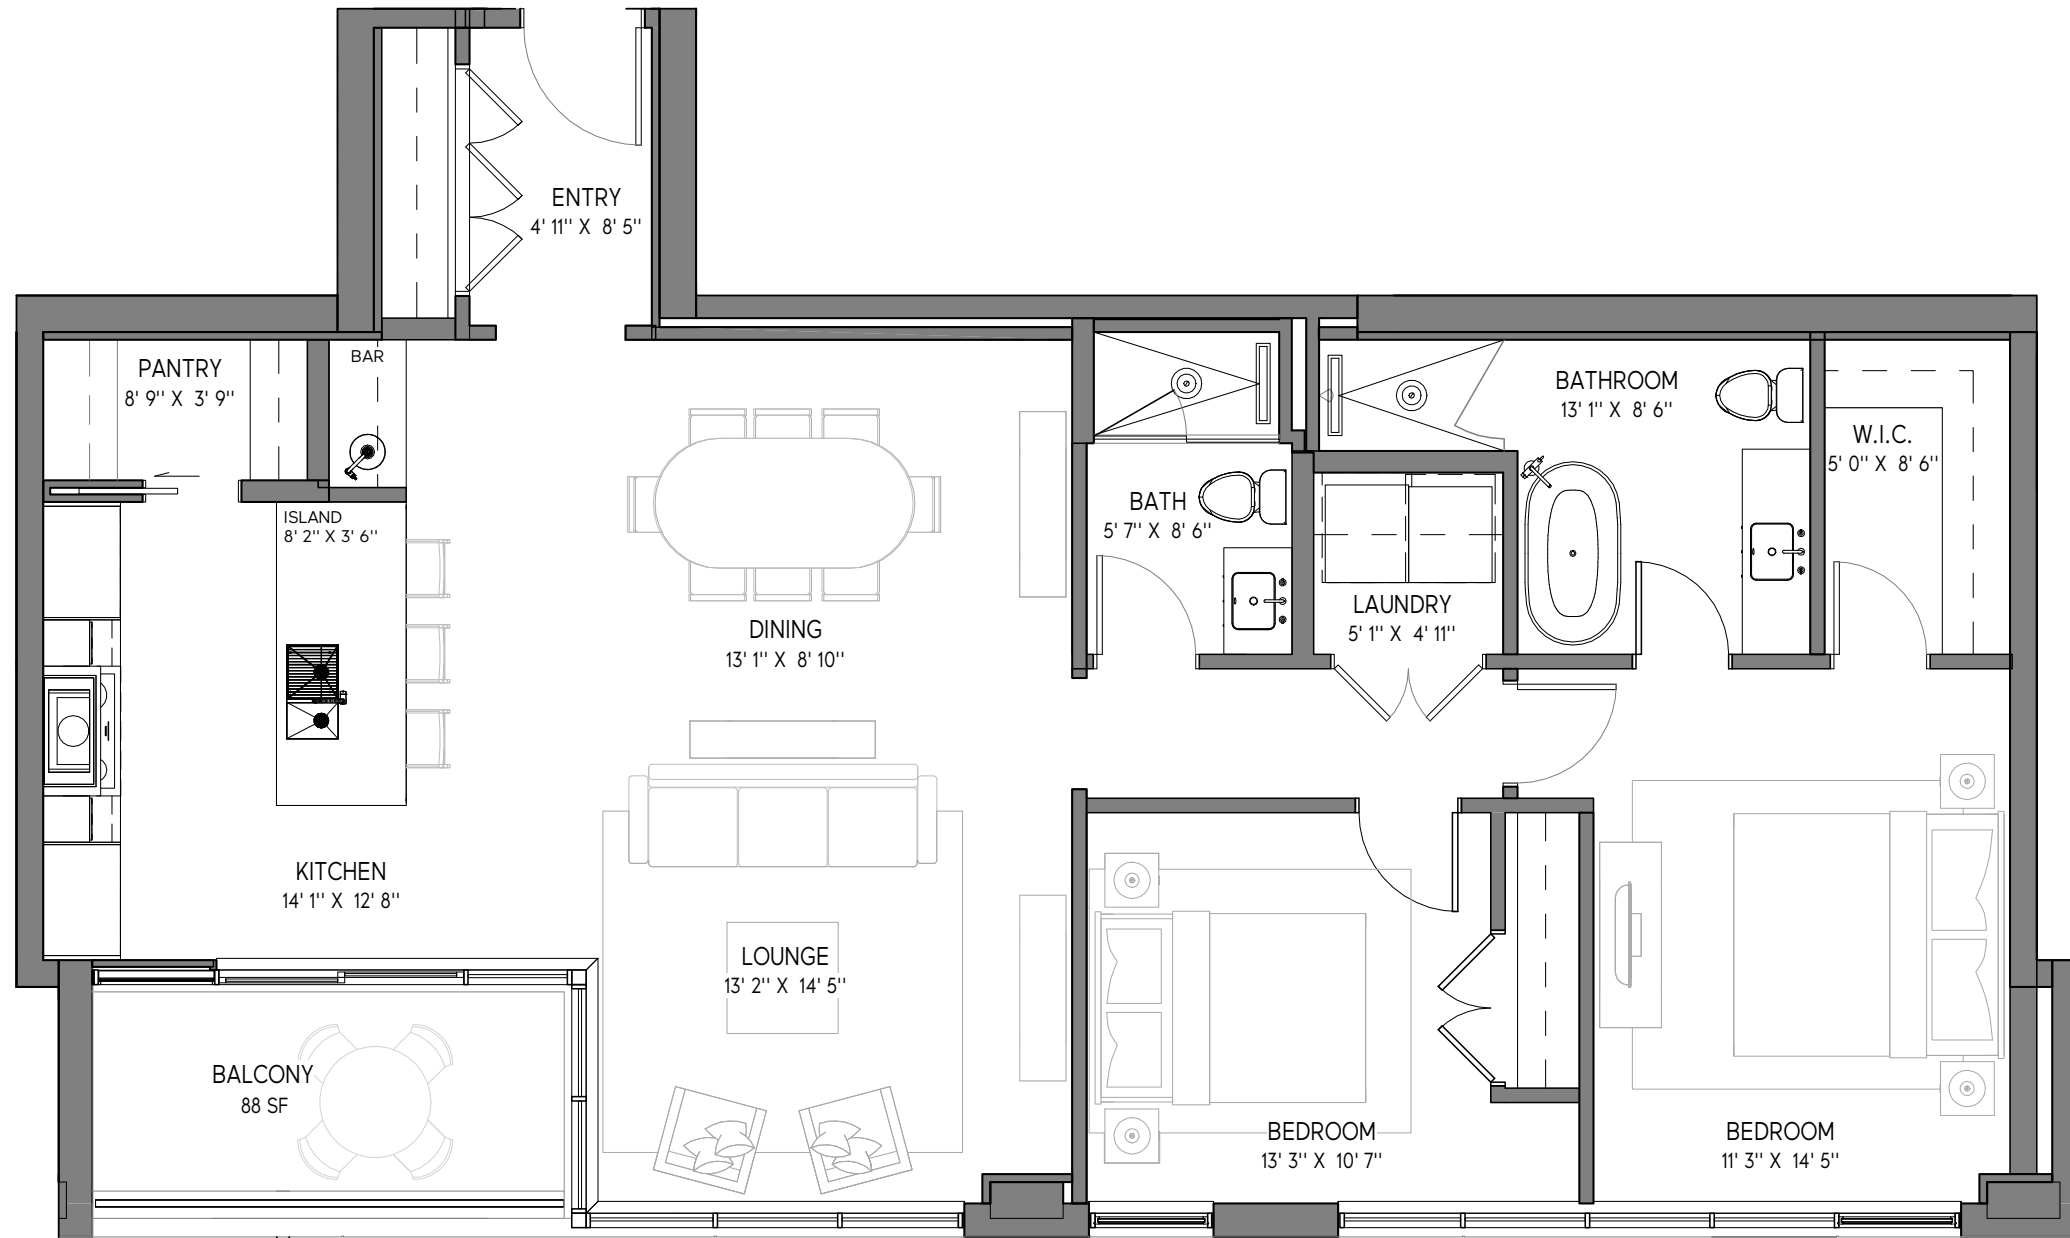

THE WESTMOUNT

398 ROOSEVELT AVENUE
OTTAWA (ONTARIO)
THEWESTMOUNTCONDO.COM

SUITE
205

SECOND FLOOR

TWO BEDROOM
1353 SQ FT INTERIOR
88 SQ FT EXTERIOR

SALES GALLERY BY APPOINTMENT ONLY

411 ROOSEVELT AVENUE
SUITE 300
OTTAWA (ONTARIO)

EXCLUSIVE MARKETING & SALES AGENTS

LUIGI AIELLO
& ROCCO MANFREDI
ROYAL LEPAGE TEAM
REALTY BROKERAGE
(613) 729-9090

SUITE PLAN