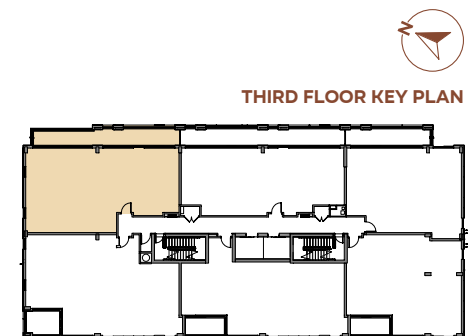

### EXCLUSIVE MARKETING & SALES AGENTS

LUIGI AIELLO  
& ROCCO MANFREDI

ROYAL LEPAGE TEAM  
REALTY BROKERAGE

(613) 729-9090

SUITE PLAN

THIRD FLOOR KEY PLAN