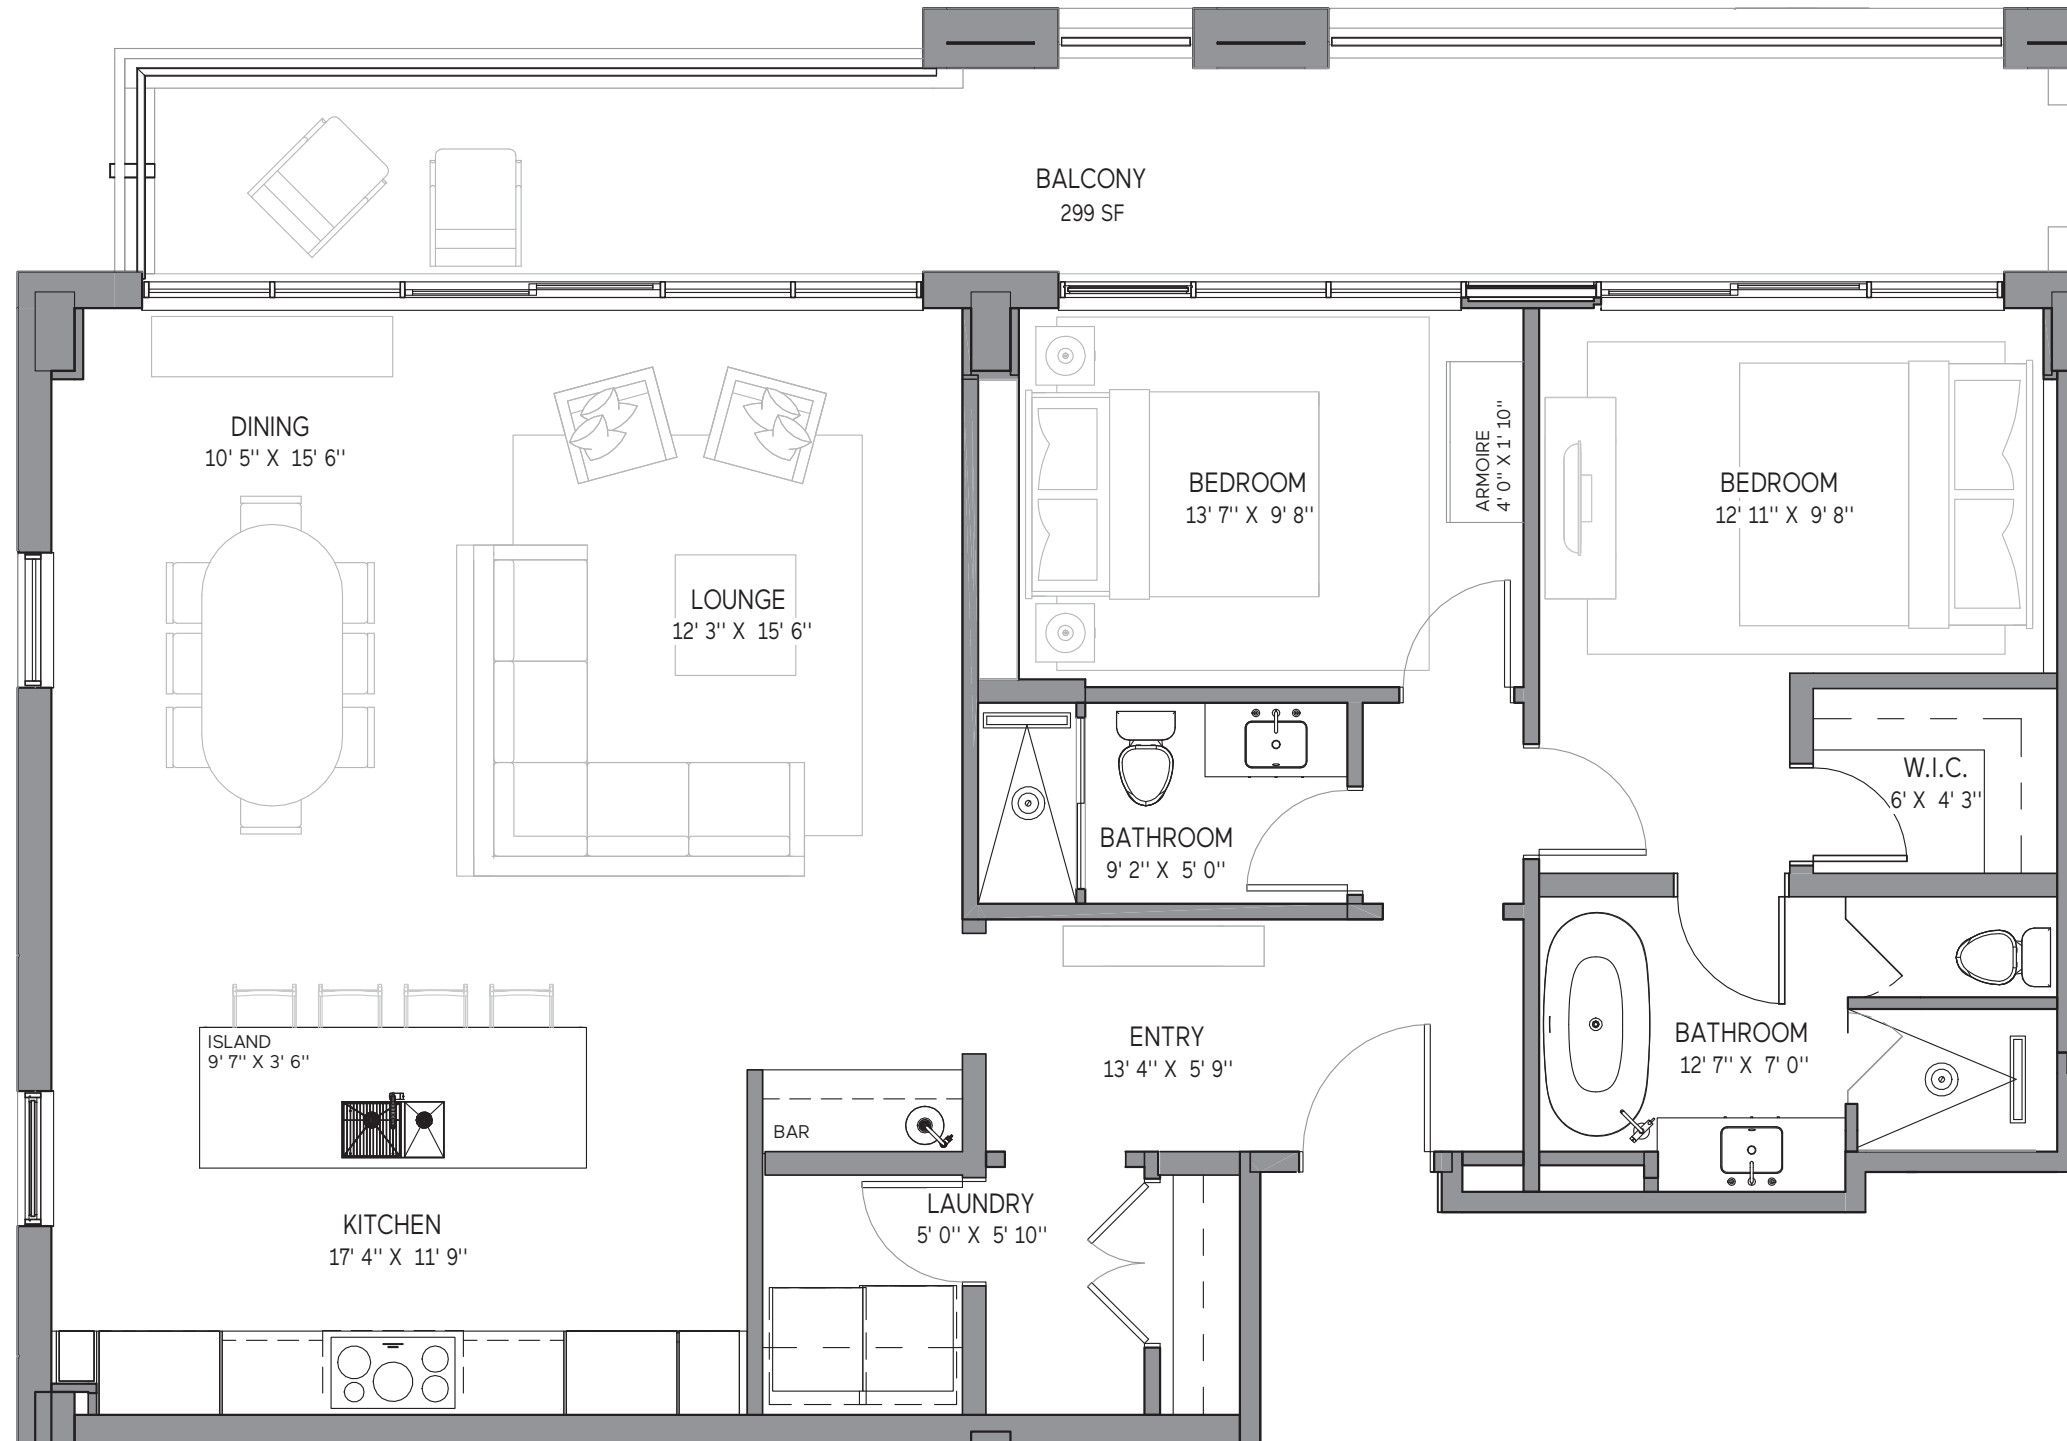

THE WESTMOUNT

398 ROOSEVELT AVENUE
OTTAWA (ONTARIO)
THEWESTMOUNTCONDO.COM

SUITE
301

THIRD FLOOR

TWO BEDROOM
1354 SQ FT INTERIOR
299 SQ FT EXTERIOR

SALES GALLERY

BY APPOINTMENT ONLY

411 ROOSEVELT AVENUE
SUITE 300
OTTAWA (ONTARIO)

EXCLUSIVE MARKETING & SALES AGENTS

LUIGI AIELLO
& ROCCO MANFREDI

ROYAL LEPAGE TEAM
REALTY BROKERAGE

(613) 729-9090

SUITE PLAN