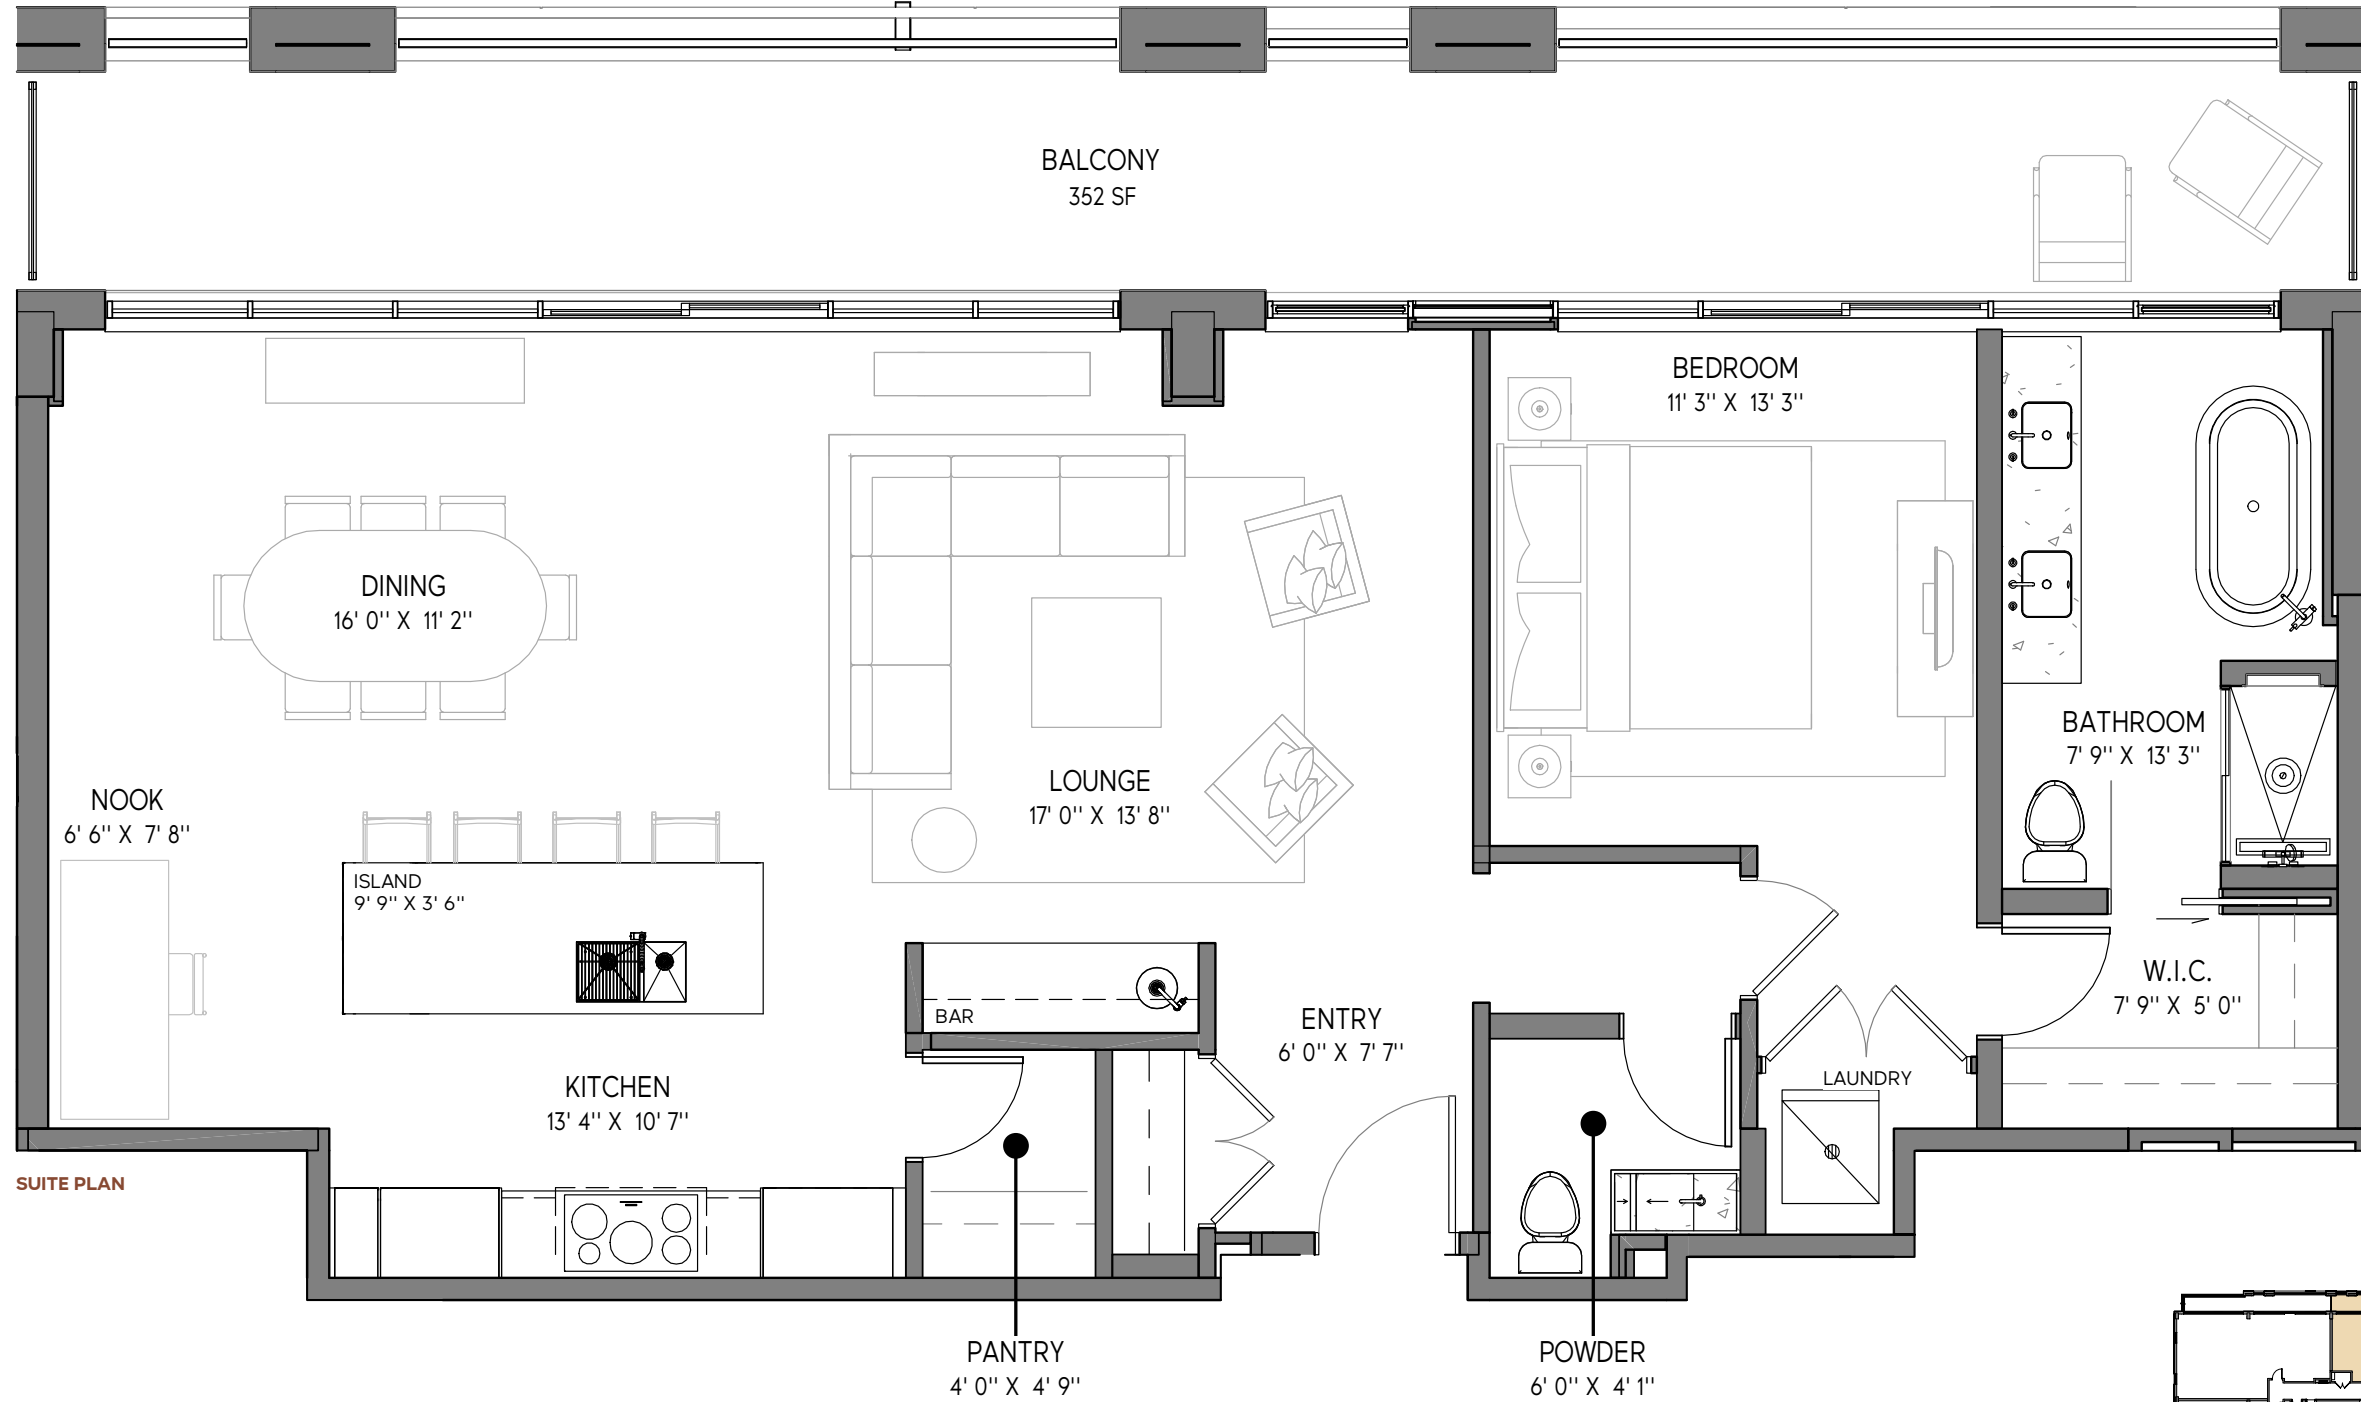

THE WESTMOUNT

398 ROOSEVELT AVENUE
OTTAWA (ONTARIO)
THEWESTMOUNTCONDO.COM

SUITE
302

THIRD FLOOR
ONE BEDROOM
1191 SQ FT INTERIOR
352 SQ FT EXTERIOR

SALES GALLERY
BY APPOINTMENT ONLY
411 ROOSEVELT AVENUE
SUITE 300
OTTAWA (ONTARIO)

**EXCLUSIVE MARKETING
& SALES AGENTS**

LUIGI AIELLO
& ROCCO MANFREDI
ROYAL LEPAGE TEAM
REALTY BROKERAGE
(613) 729-9090