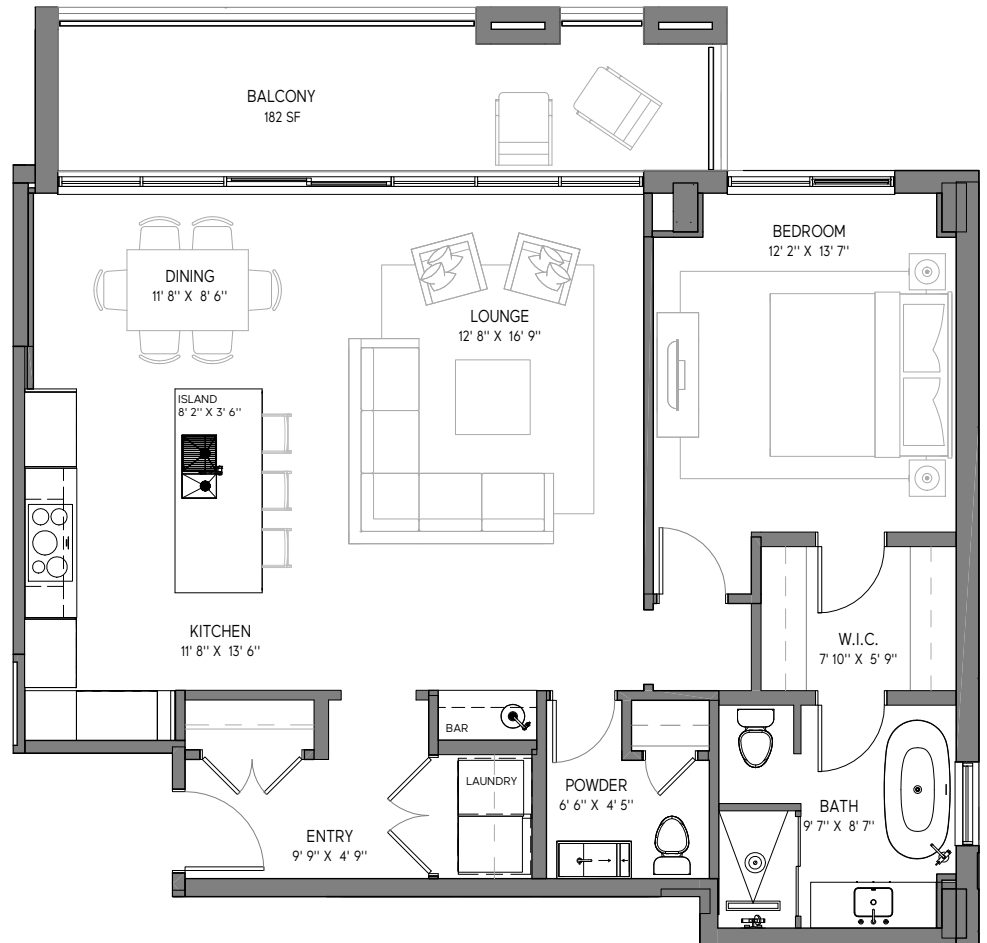

THE WESTMOUNT

398 ROOSEVELT AVENUE
OTTAWA (ONTARIO)
THEWESTMOUNTCONDO.COM

SUITE

303

THIRD FLOOR

ONE BEDROOM
1197 SQ FT INTERIOR
182 SQ FT EXTERIOR

SALES GALLERY

BY APPOINTMENT ONLY

411 ROOSEVELT AVENUE
SUITE 300
OTTAWA (ONTARIO)

EXCLUSIVE MARKETING & SALES AGENTS

LUIGI AIELLO
& ROCCO MANFREDI

ROYAL LEPAGE TEAM
REALTY BROKERAGE

(613) 729-9090

SUITE PLAN

THIRD FLOOR KEY PLAN