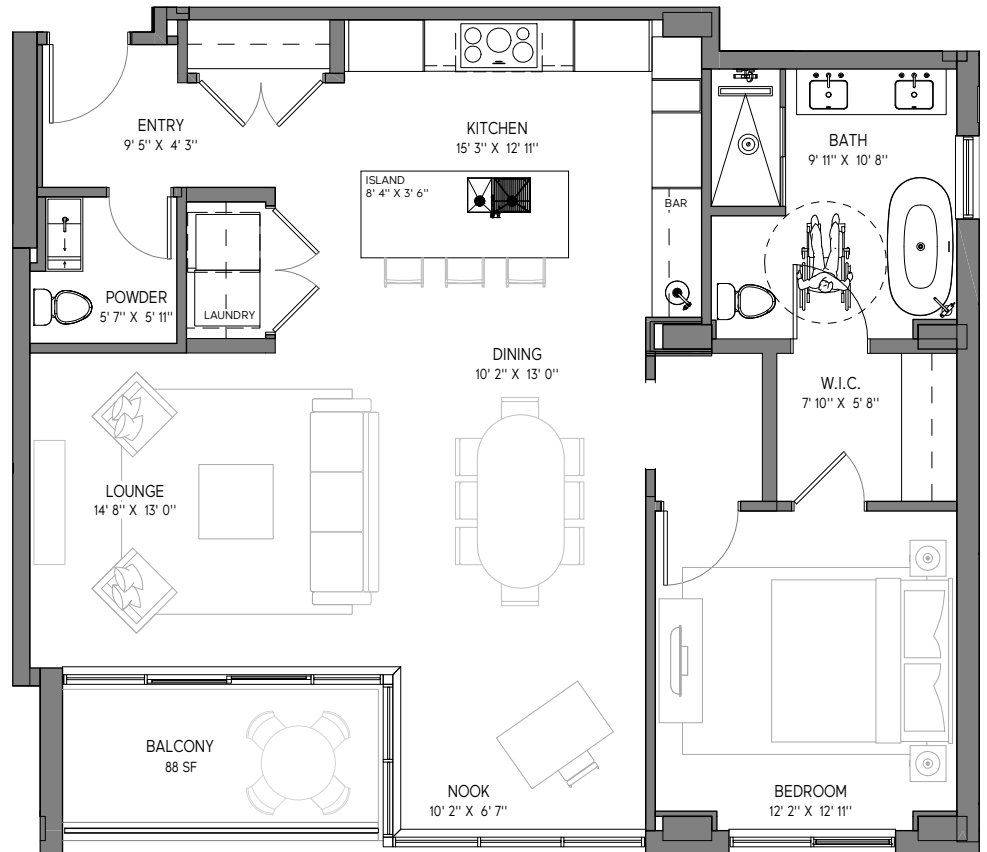

## THIRD FLOOR

ONE BEDROOM  
1192 SQ FT INTERIOR  
88 SQ FT EXTERIOR

## EXCLUSIVE MARKETING & SALES AGENTS

LUIGI AIELLO  
& ROCCO MANFREDI

ROYAL LEPAGE TEAM  
REALTY BROKERAGE

(613) 729-9090

SUITE PLAN

THIRD FLOOR KEY PLAN