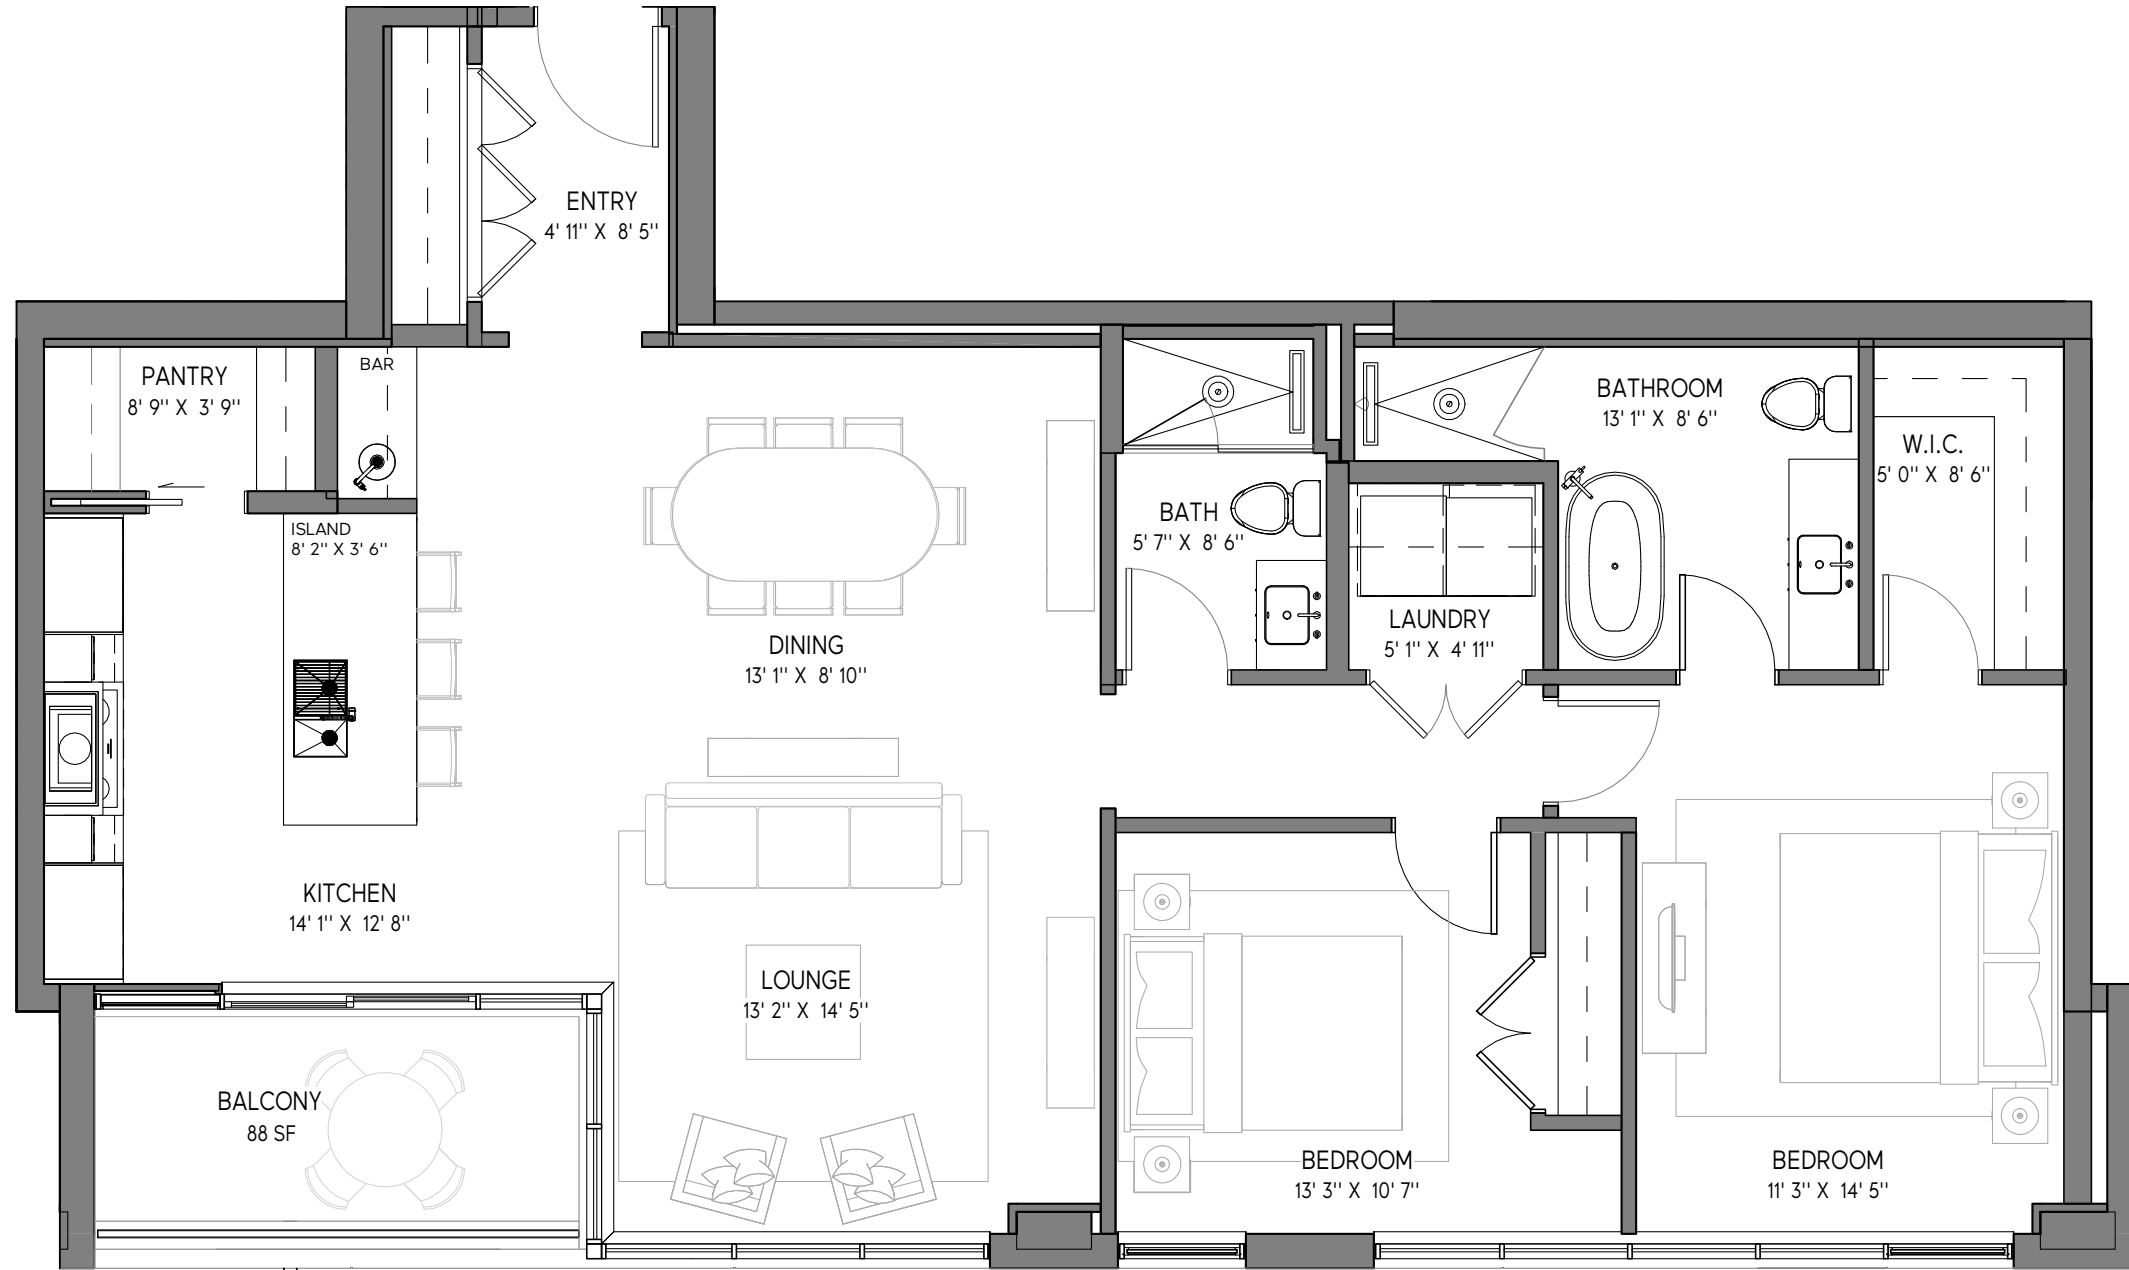

# THE WESTMOUNT

398 ROOSEVELT AVENUE  
OTTAWA (ONTARIO)  
THEWESTMOUNTCONDO.COM

SUITE  
**305**

**THIRD FLOOR**  
TWO BEDROOM  
1353 SQ FT INTERIOR  
88 SQ FT EXTERIOR

**SALES GALLERY**  
BY APPOINTMENT ONLY  
411 ROOSEVELT AVENUE  
SUITE 300  
OTTAWA (ONTARIO)

**EXCLUSIVE MARKETING  
& SALES AGENTS**

LUIGI AIELLO  
& ROCCO MANFREDI  
ROYAL LEPAGE TEAM  
REALTY BROKERAGE  
(613) 729-9090

SUITE PLAN

THIRD FLOOR KEY PLAN