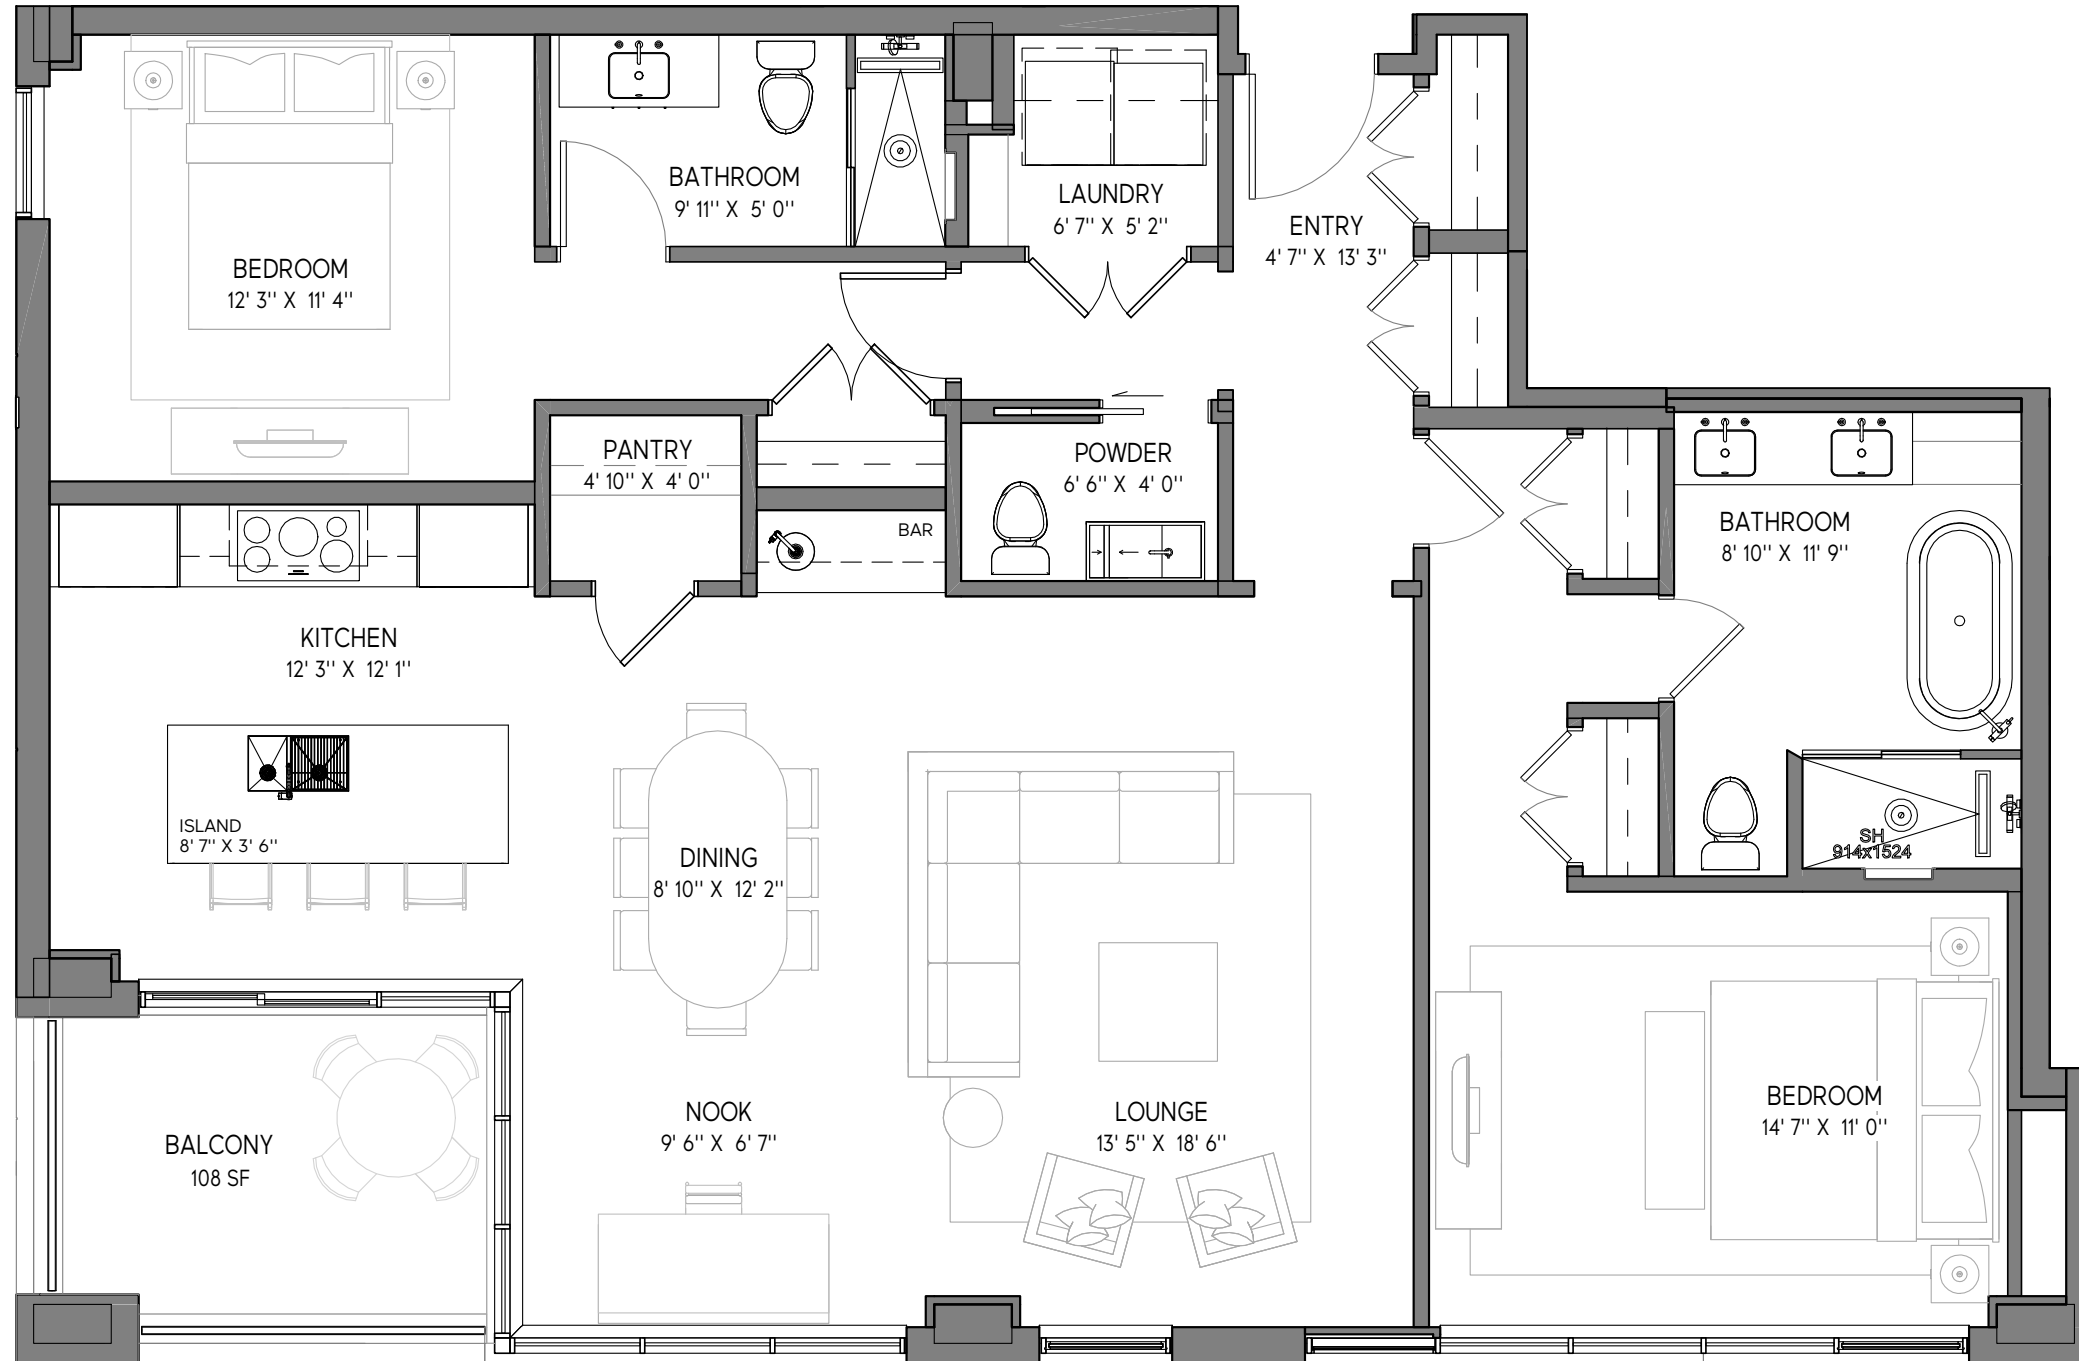

THE WESTMOUNT

398 ROOSEVELT AVENUE
OTTAWA (ONTARIO)
THEWESTMOUNTCONDO.COM

SUITE
306

THIRD FLOOR
TWO BEDROOM
1525 SQ FT INTERIOR
108 SQ FT EXTERIOR

SALES GALLERY
BY APPOINTMENT ONLY
411 ROOSEVELT AVENUE
SUITE 300
OTTAWA (ONTARIO)

**EXCLUSIVE MARKETING
& SALES AGENTS**

LUIGI AIELLO
& ROCCO MANFREDI
ROYAL LEPAGE TEAM
REALTY BROKERAGE
(613) 729-9090

SUITE PLAN