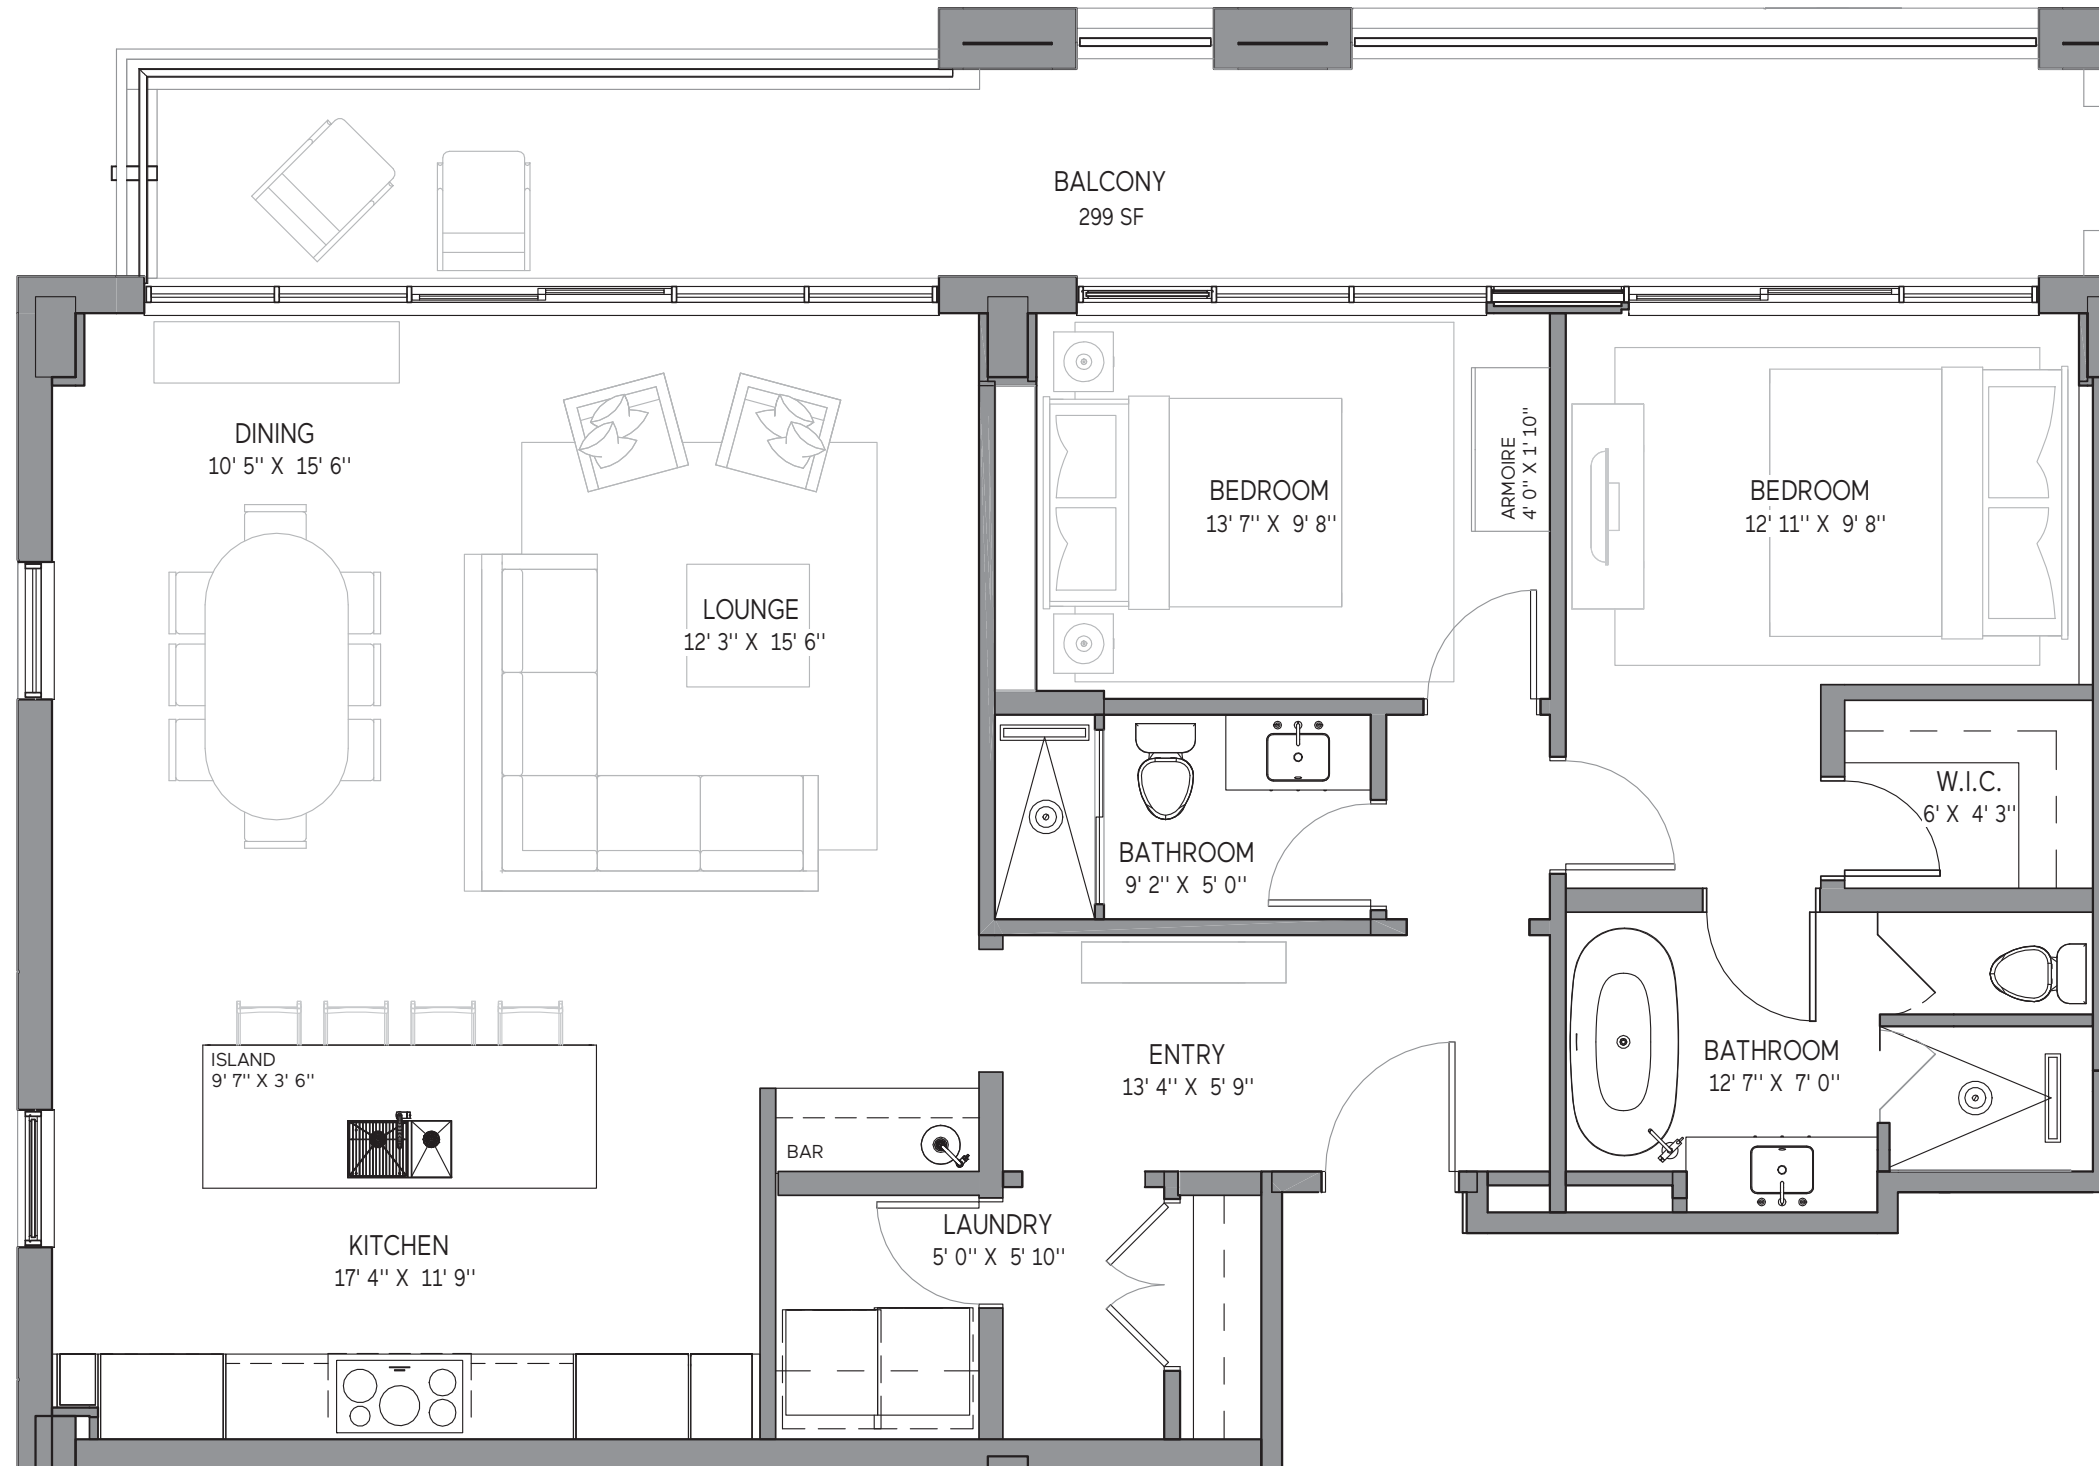

THE WESTMOUNT

398 ROOSEVELT AVENUE
OTTAWA (ONTARIO)
THEWESTMOUNTCONDO.COM

SUITE
401

FOURTH FLOOR

TWO BEDROOM
1354 SQ FT INTERIOR
299 SQ FT EXTERIOR

SALES GALLERY

BY APPOINTMENT ONLY

411 ROOSEVELT AVENUE
SUITE 300
OTTAWA (ONTARIO)

EXCLUSIVE MARKETING & SALES AGENTS

LUIGI AIELLO
& ROCCO MANFREDI

ROYAL LEPAGE TEAM
REALTY BROKERAGE

(613) 729-9090

SUITE PLAN

FOURTH FLOOR KEY PLAN