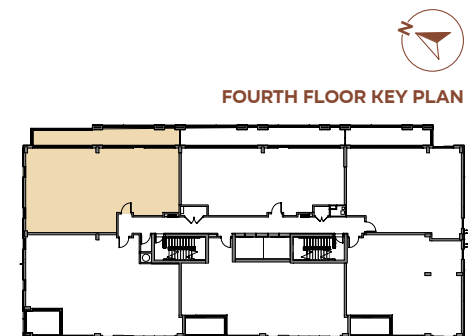

THE WESTMOUNT

398 ROOSEVELT AVENUE
OTTAWA (ONTARIO)
THEWESTMOUNTCONDO.COM

SUITE
401

FOURTH FLOOR

TWO BEDROOM
1354 SQ FT INTERIOR
299 SQ FT EXTERIOR

SALES GALLERY

BY APPOINTMENT ONLY

411 ROOSEVELT AVENUE
SUITE 300
OTTAWA (ONTARIO)

EXCLUSIVE MARKETING & SALES AGENTS

LUIGI AIELLO
& ROCCO MANFREDI

ROYAL LEPAGE TEAM
REALTY BROKERAGE

(613) 729-9090

SUITE PLAN

FOURTH FLOOR KEY PLAN