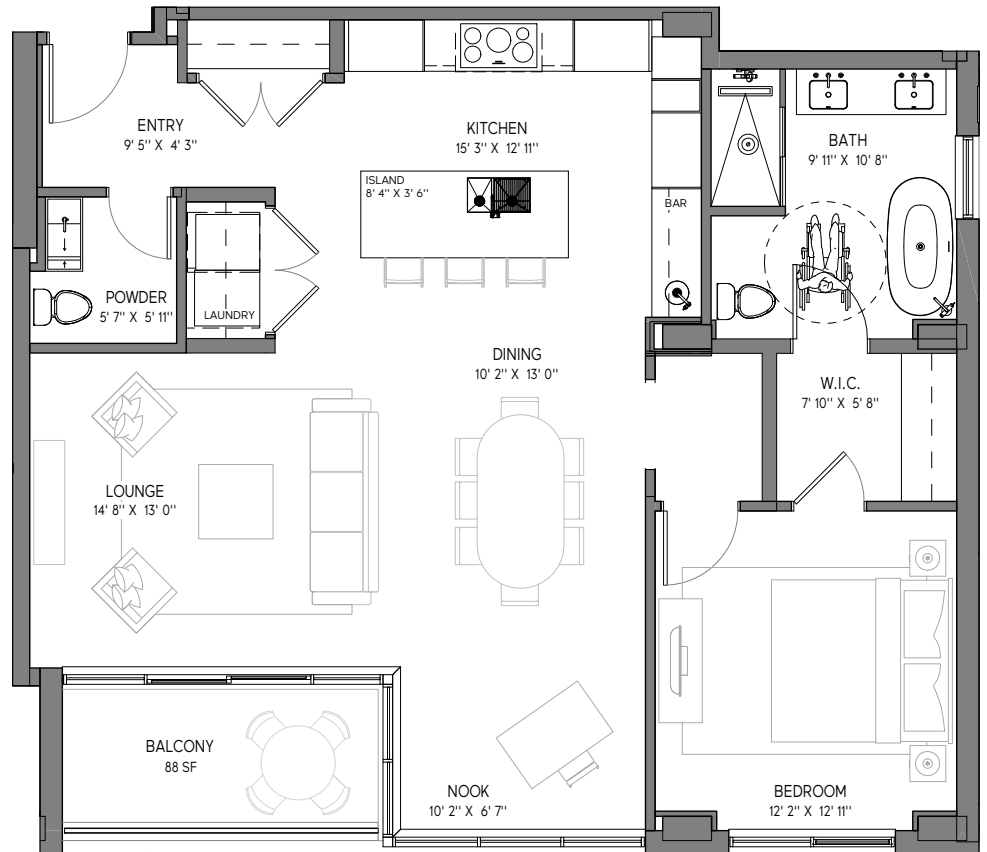

THE WESTMOUNT

398 ROOSEVELT AVENUE
OTTAWA (ONTARIO)
THEWESTMOUNTCONDO.COM

SUITE
404

FOURTH FLOOR

ONE BEDROOM
1192 SQ FT INTERIOR
88 SQ FT EXTERIOR

SALES GALLERY BY APPOINTMENT ONLY

411 ROOSEVELT AVENUE
SUITE 300
OTTAWA (ONTARIO)

EXCLUSIVE MARKETING & SALES AGENTS

LUIGI AIELLO
& ROCCO MANFREDI
ROYAL LEPAGE TEAM
REALTY BROKERAGE
(613) 729-9090

SUITE PLAN

FOURTH FLOOR KEY PLAN