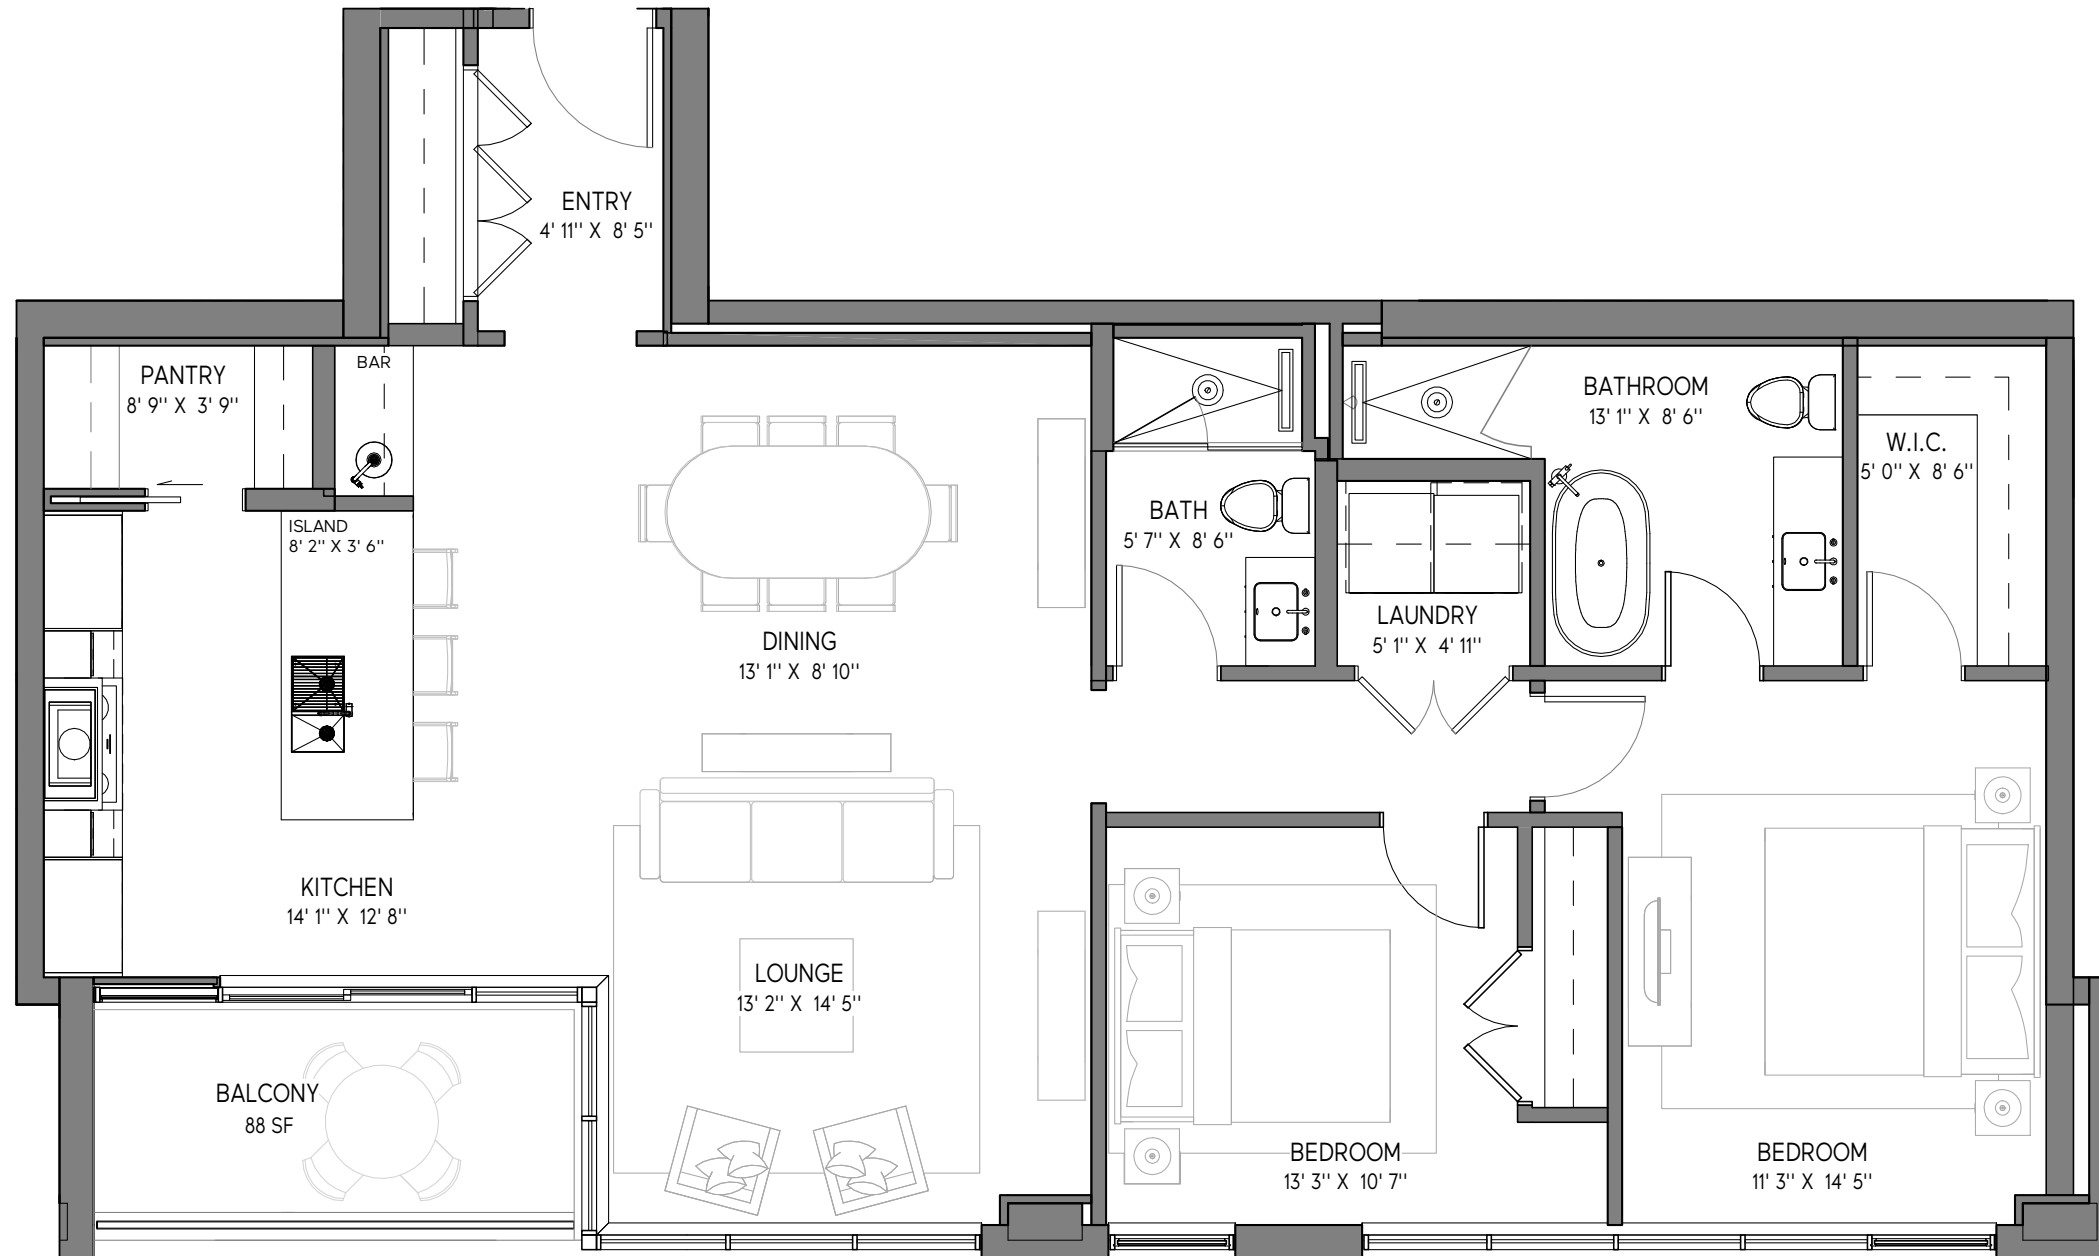

THE WESTMOUNT

398 ROOSEVELT AVENUE
OTTAWA (ONTARIO)
THEWESTMOUNTCONDO.COM

SUITE
405

FOURTH FLOOR

TWO BEDROOM
1353 SQ FT INTERIOR
88 SQ FT EXTERIOR

SALES GALLERY BY APPOINTMENT ONLY

411 ROOSEVELT AVENUE
SUITE 300
OTTAWA (ONTARIO)

EXCLUSIVE MARKETING & SALES AGENTS

LUIGI AIELLO
& ROCCO MANFREDI
ROYAL LEPAGE TEAM
REALTY BROKERAGE
(613) 729-9090

SUITE PLAN