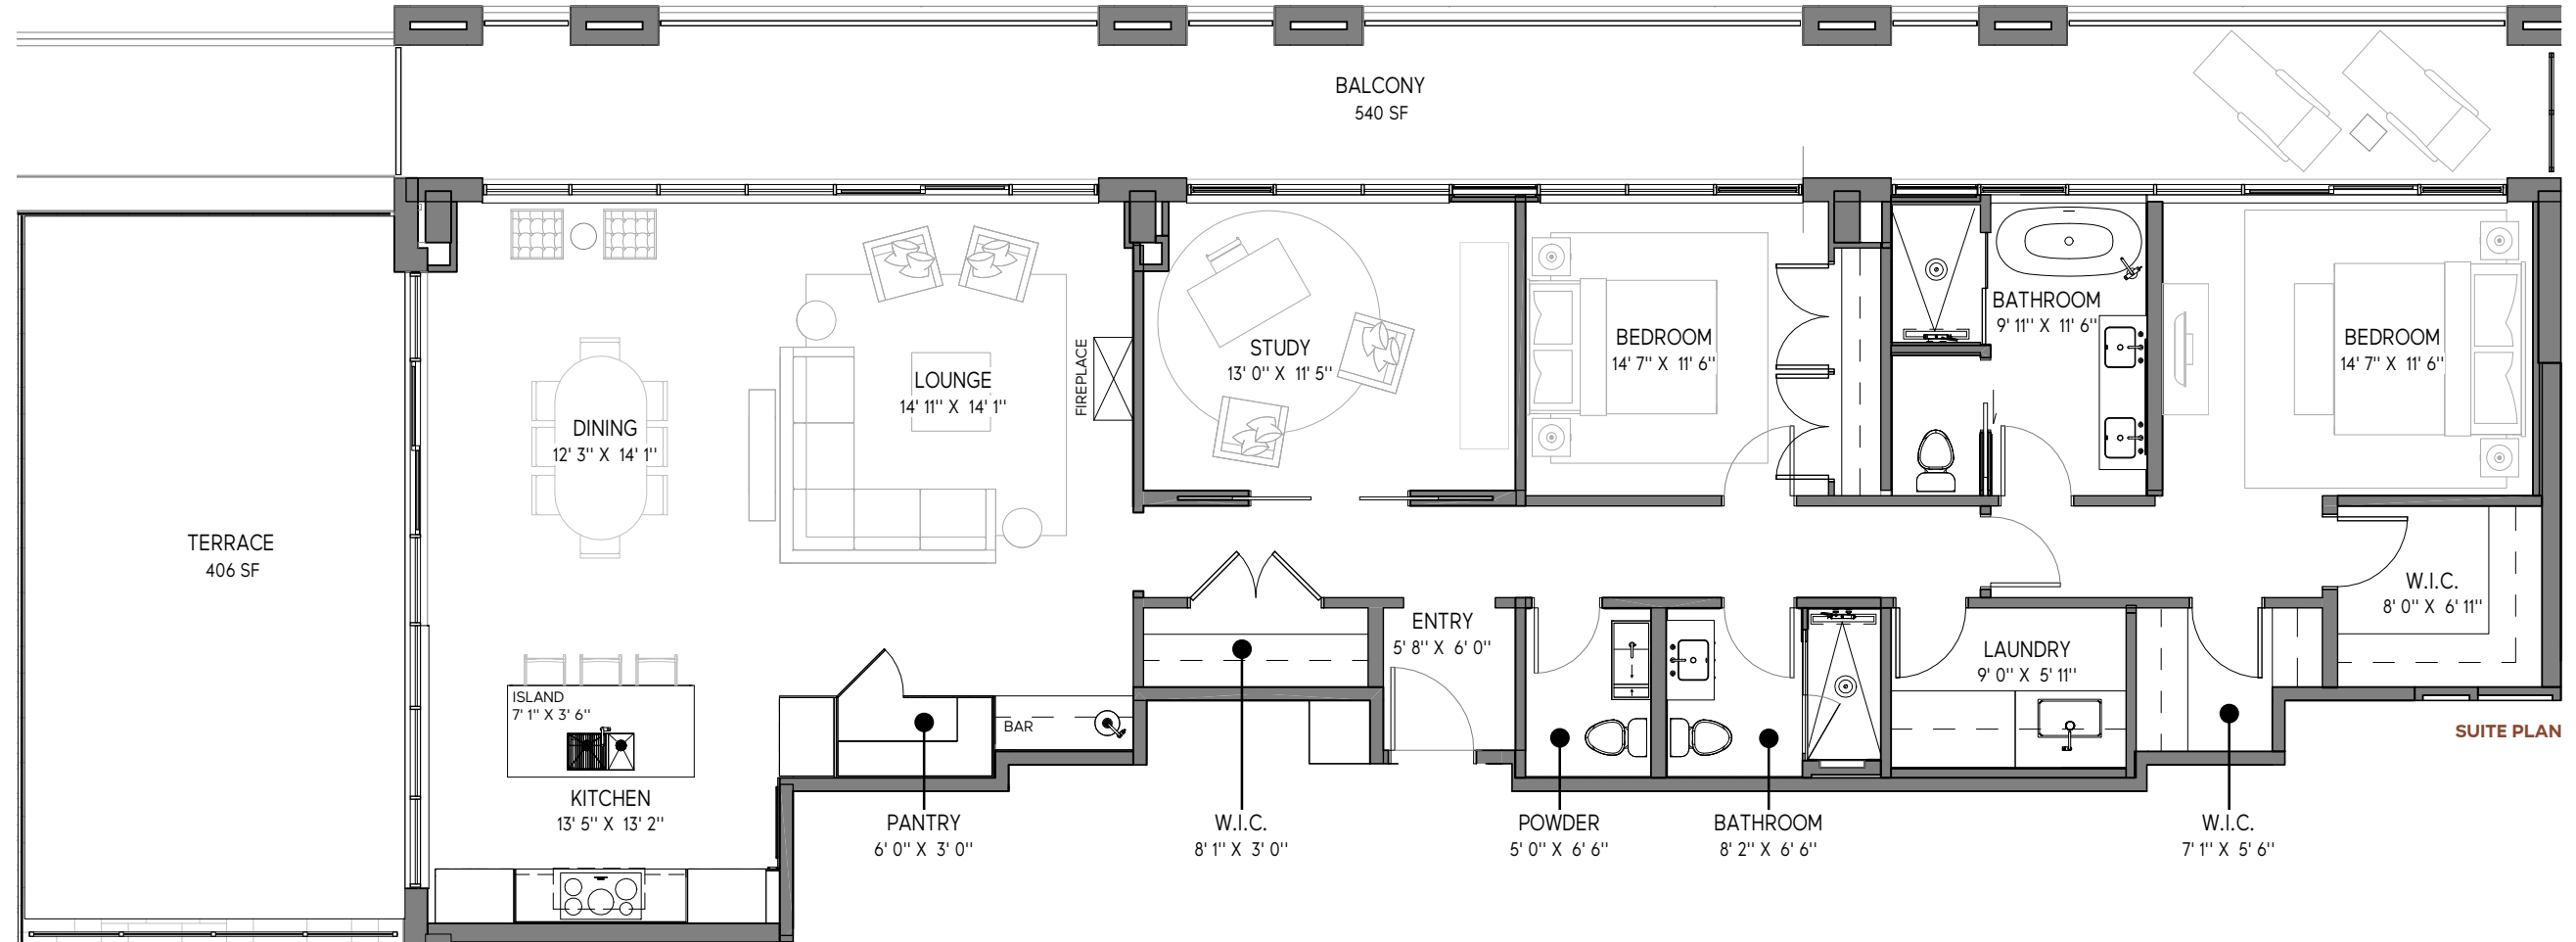

THE WESTMOUNT

398 ROOSEVELT AVENUE
OTTAWA (ONTARIO)
THEWESTMOUNTCONDO.COM

PENTHOUSE PH 1

FIFTH FLOOR

TWO BEDROOM
1921 SQ FT INTERIOR
946 SQ FT EXTERIOR

SALES GALLERY

BY APPOINTMENT ONLY

411 ROOSEVELT AVENUE
SUITE 300
OTTAWA (ONTARIO)

EXCLUSIVE MARKETING & SALES AGENTS

LUIGI AIELLO
& ROCCO MANFREDI

ROYAL LEPAGE TEAM
REALTY BROKERAGE

(613) 729-9090

SUITE PLAN

FIFTH FLOOR KEY PLAN