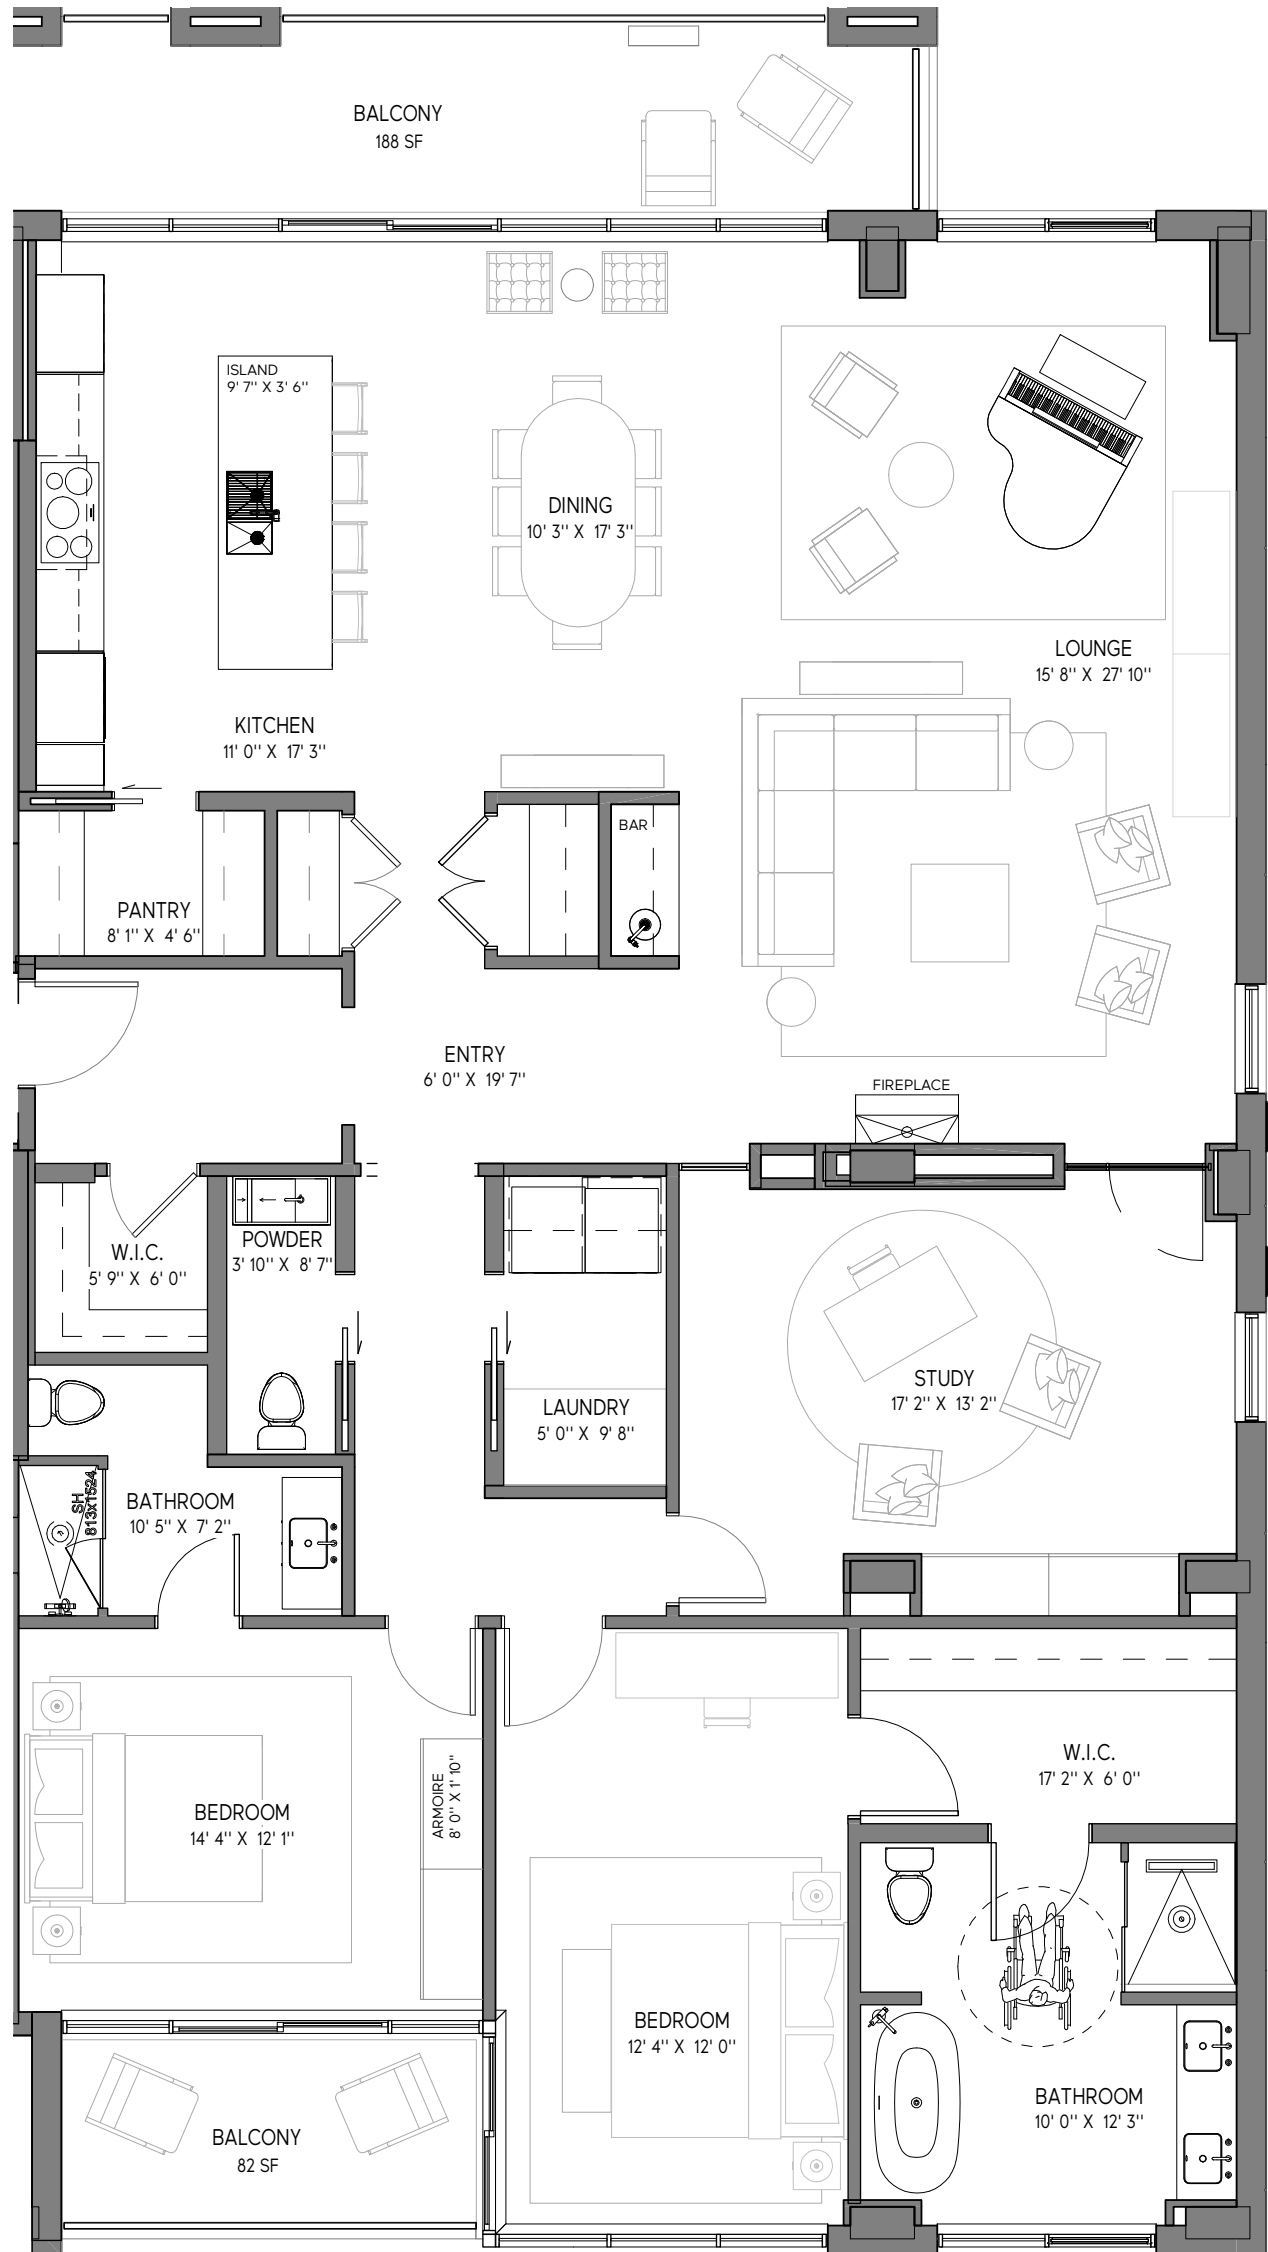

THE WESTMOUNT

398 ROOSEVELT AVENUE
OTTAWA (ONTARIO)
THEWESTMOUNTCONDO.COM

PENTHOUSE PH 2

FIFTH FLOOR
TWO BEDROOM
2331 SQ FT INTERIOR
270 SQ FT EXTERIOR

SALES GALLERY
BY APPOINTMENT ONLY
411 ROOSEVELT AVENUE
SUITE 300
OTTAWA (ONTARIO)

EXCLUSIVE MARKETING & SALES AGENTS

LUIGI AIELLO
& ROCCO MANFREDI
ROYAL LEPAGE TEAM
REALTY BROKERAGE
(613) 729-9090

SUITE PLAN