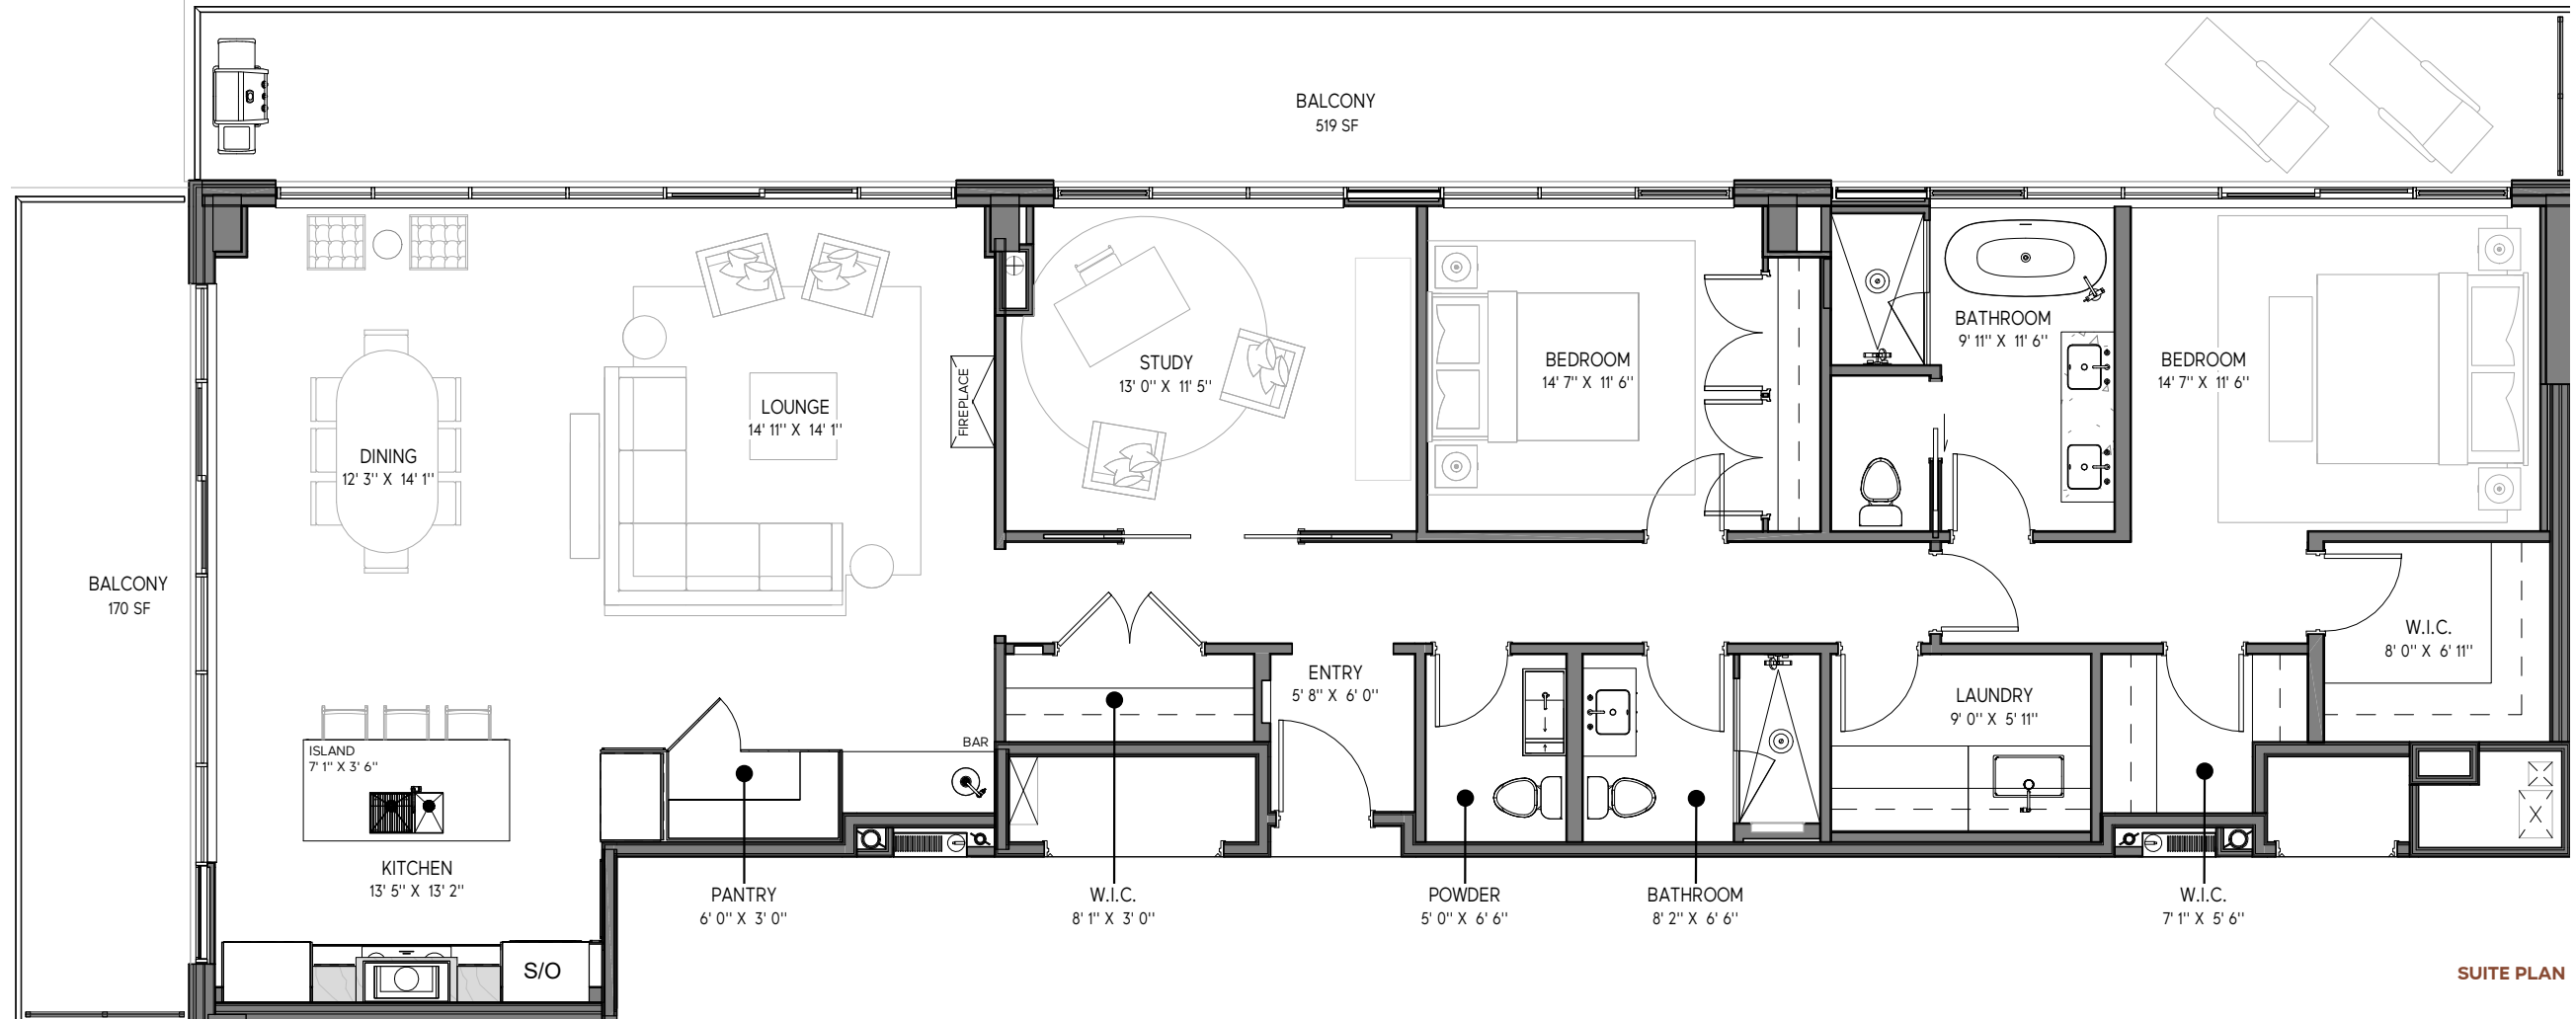

# THE WESTMOUNT

398 ROOSEVELT AVENUE  
OTTAWA (ONTARIO)  
THEWESTMOUNTCONDO.COM

PENTHOUSE  
**PH 4**

**SIXTH FLOOR**  
TWO BEDROOM  
1921 SQ FT INTERIOR  
689 SQ FT EXTERIOR

**SALES GALLERY**  
BY APPOINTMENT ONLY  
411 ROOSEVELT AVENUE  
SUITE 300  
OTTAWA (ONTARIO)

**EXCLUSIVE MARKETING  
& SALES AGENTS**

LUIGI AIELLO  
& ROCCO MANFREDI  
ROYAL LEPAGE TEAM  
REALTY BROKERAGE  
(613) 729-9090

SUITE PLAN

SIXTH FLOOR KEY PLAN