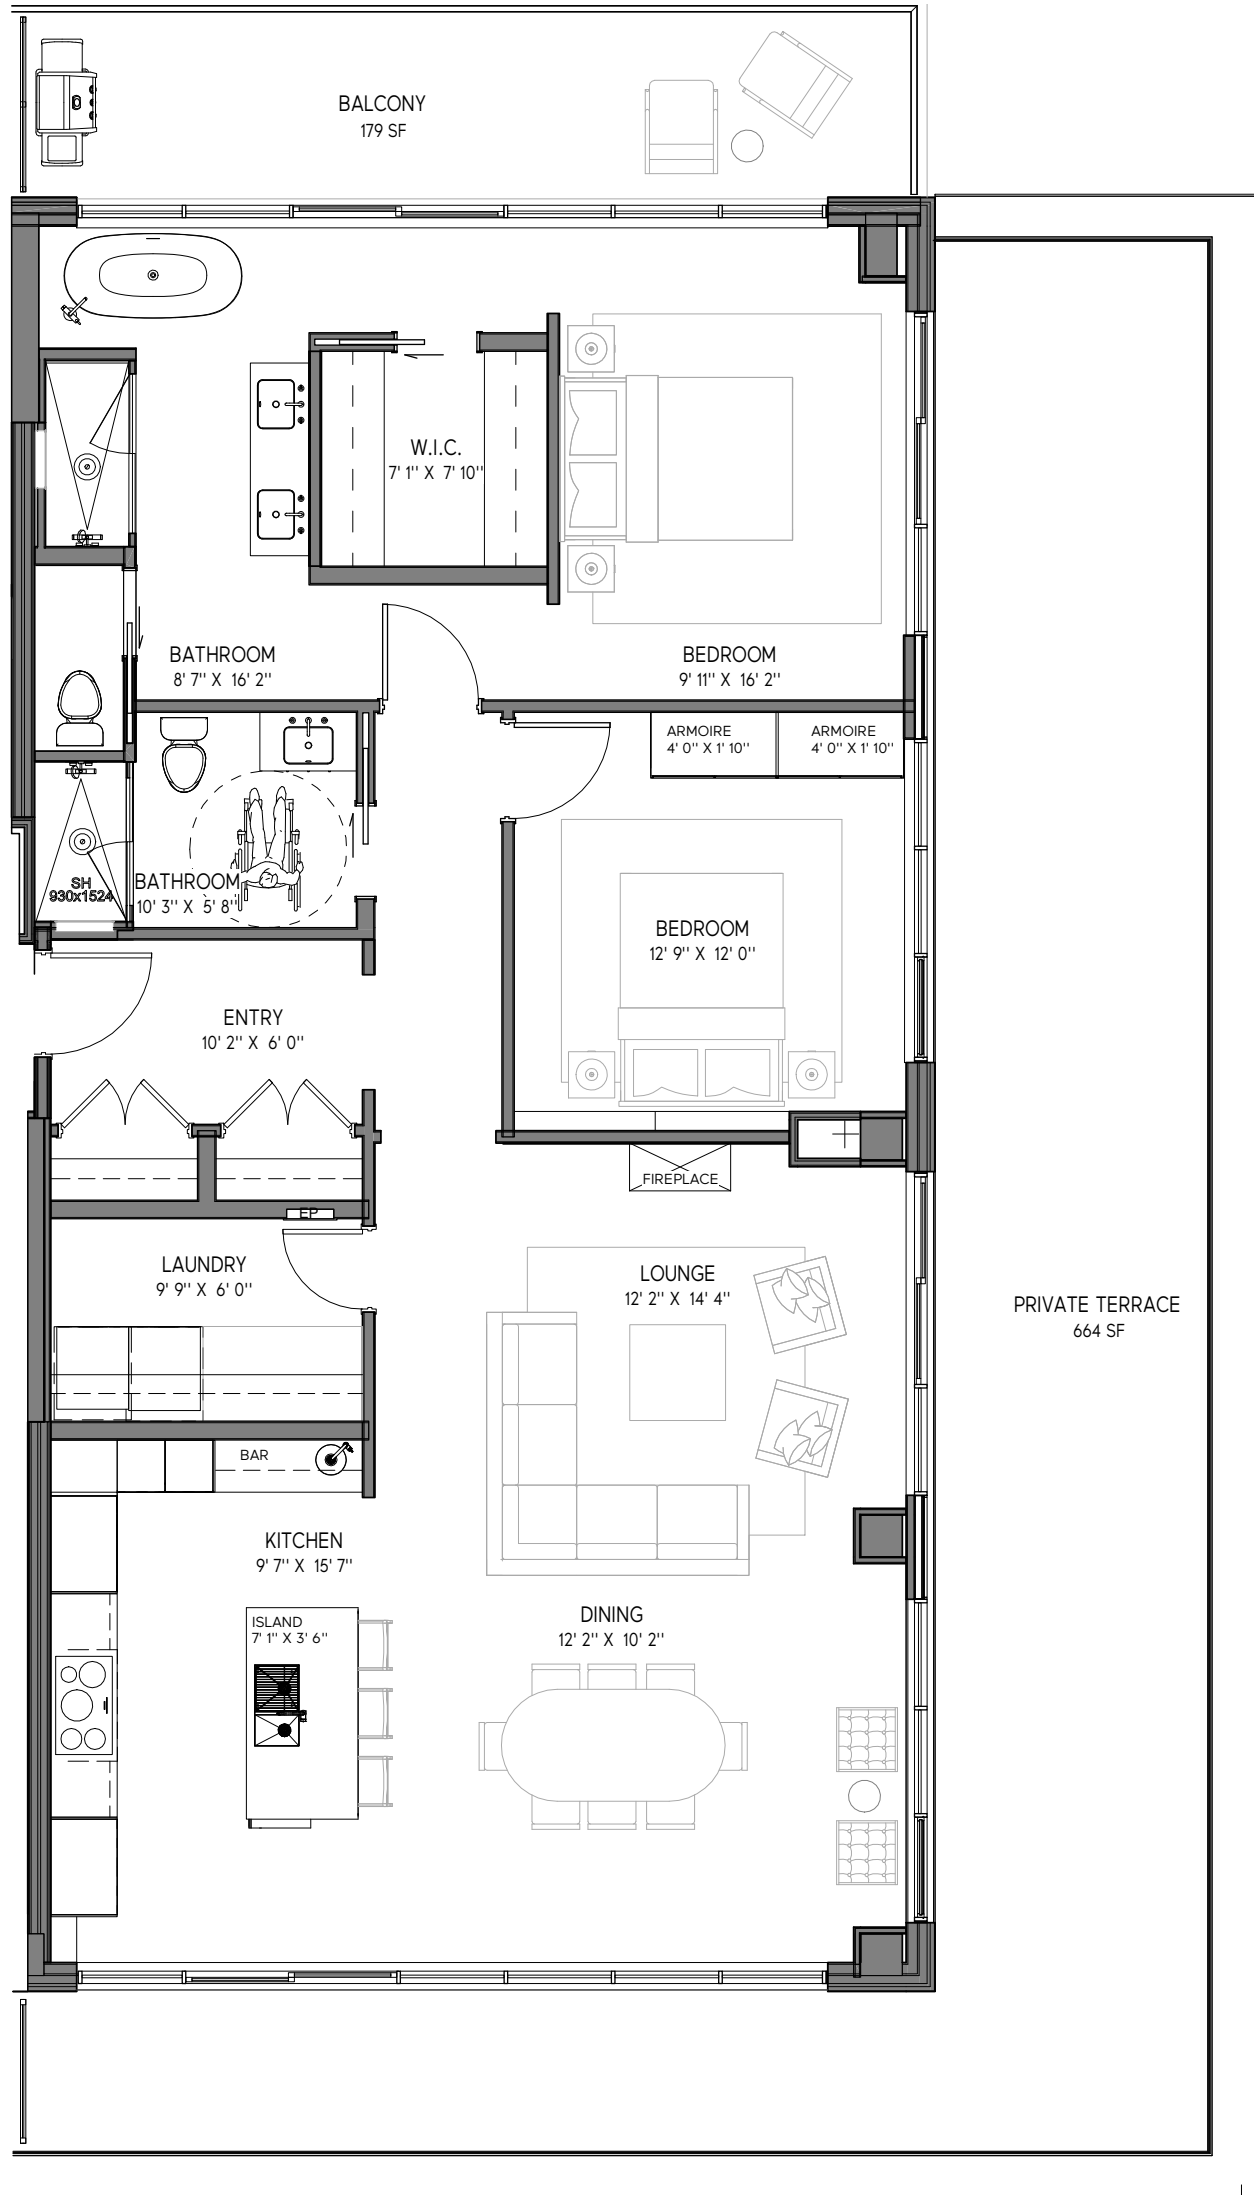

THE WESTMOUNT

398 ROOSEVELT AVENUE
OTTAWA (ONTARIO)
THEWESTMOUNTCONDO.COM

PENTHOUSE PH 5

SIXTH FLOOR
TWO BEDROOM
1600 SQ FT INTERIOR
843 SQ FT EXTERIOR

SALES GALLERY
BY APPOINTMENT ONLY
411 ROOSEVELT AVENUE
SUITE 300
OTTAWA (ONTARIO)

EXCLUSIVE MARKETING & SALES AGENTS

LUIGI AIELLO
& ROCCO MANFREDI
ROYAL LEPAGE TEAM
REALTY BROKERAGE
(613) 729-9090

SUITE PLAN

SIXTH FLOOR KEY PLAN