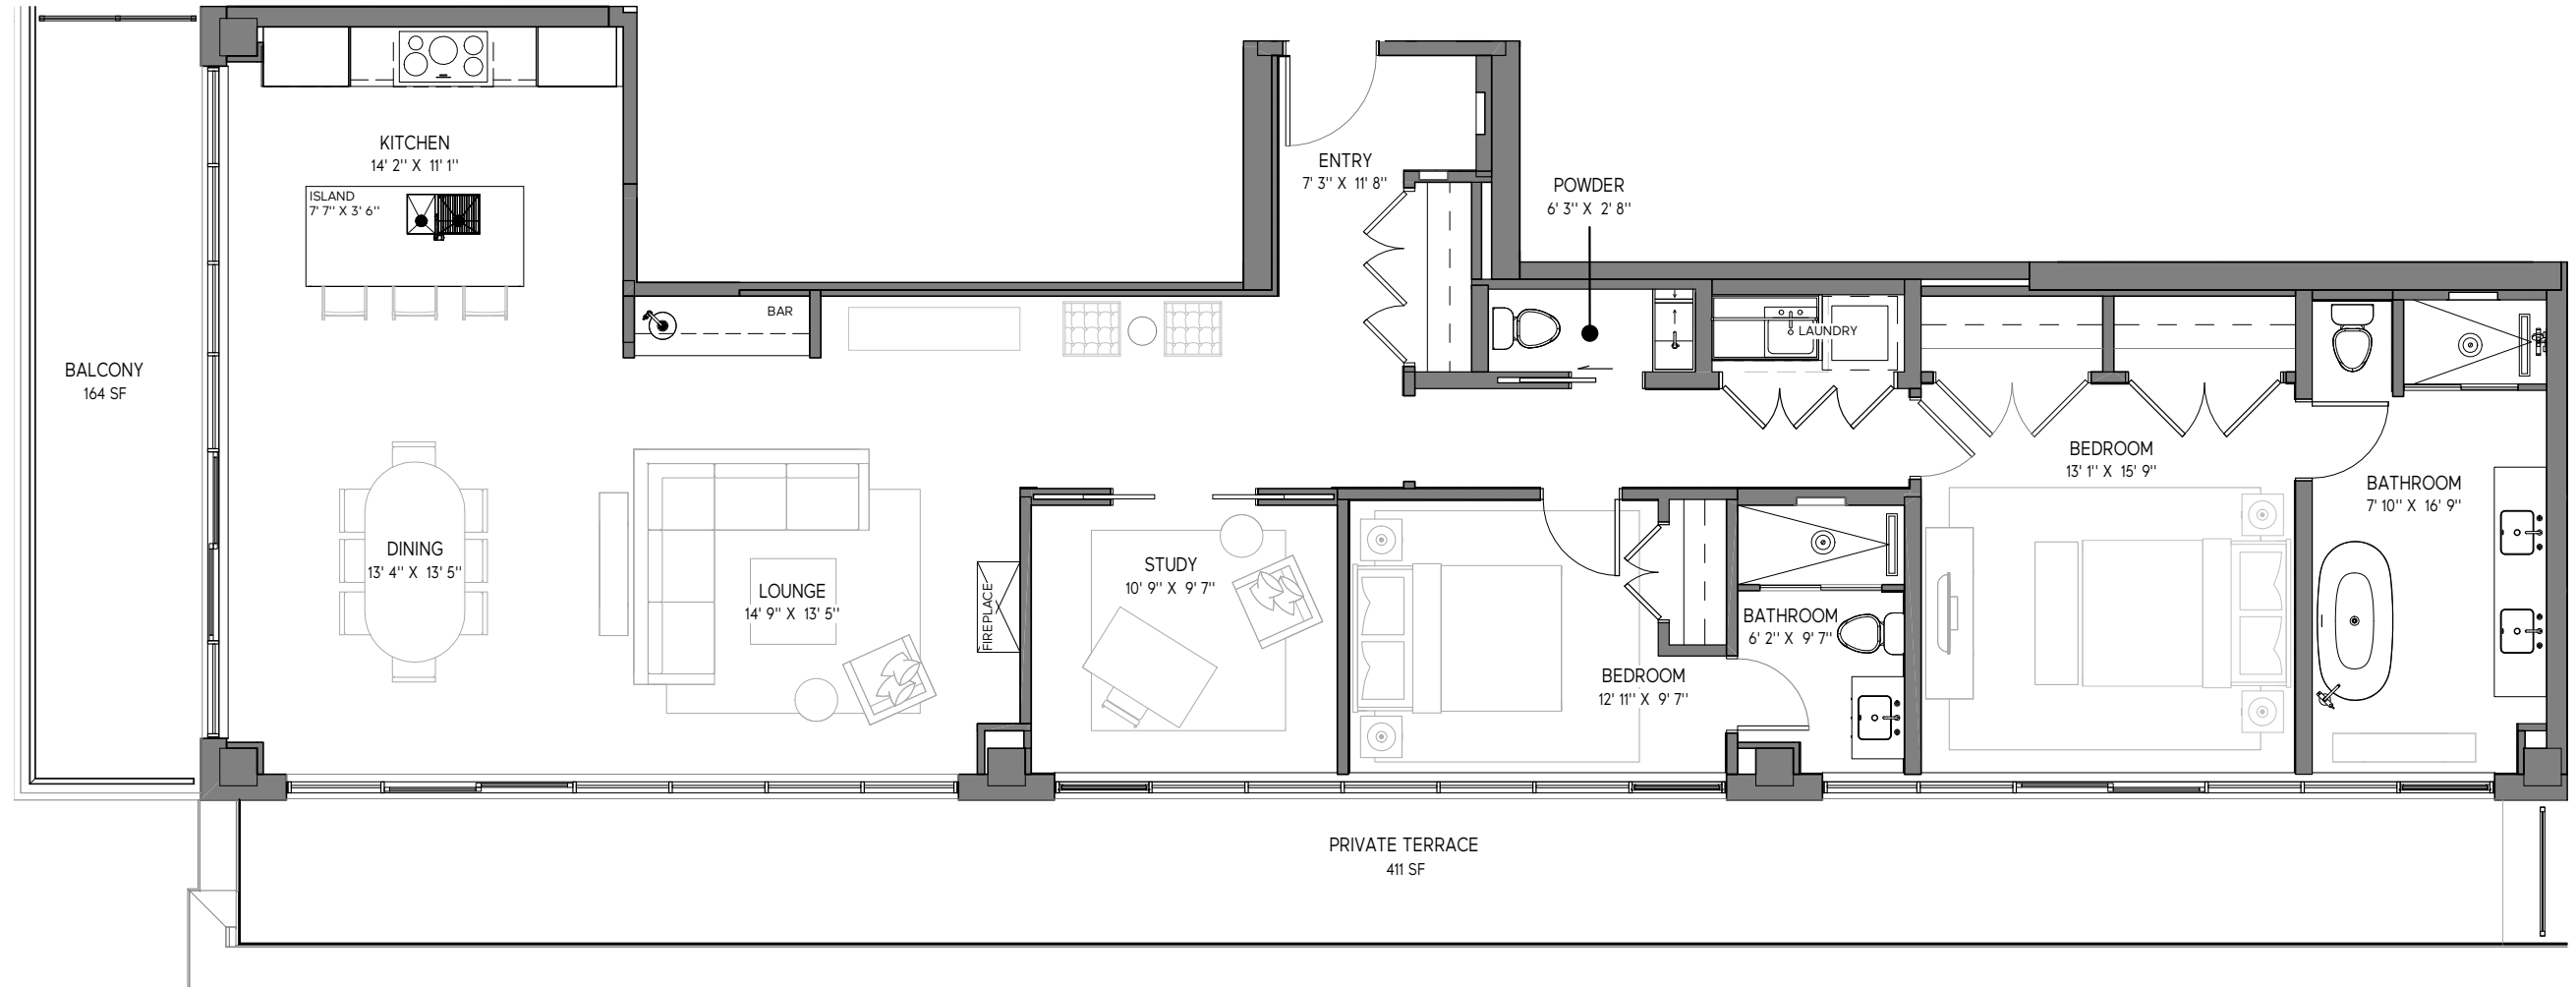

# THE WESTMOUNT

398 ROOSEVELT AVENUE  
OTTAWA (ONTARIO)  
THEWESTMOUNTCONDO.COM

PENTHOUSE  
**PH 6**

**SIXTH FLOOR**  
TWO BEDROOM  
1767 SQ FT INTERIOR  
575 SQ FT EXTERIOR

**SALES GALLERY**  
BY APPOINTMENT ONLY  
411 ROOSEVELT AVENUE  
SUITE 300  
OTTAWA (ONTARIO)

**EXCLUSIVE MARKETING  
& SALES AGENTS**

LUIGI AIELLO  
& ROCCO MANFREDI  
ROYAL LEPAGE TEAM  
REALTY BROKERAGE  
(613) 729-9090

SUITE PLAN

SIXTH FLOOR KEY PLAN